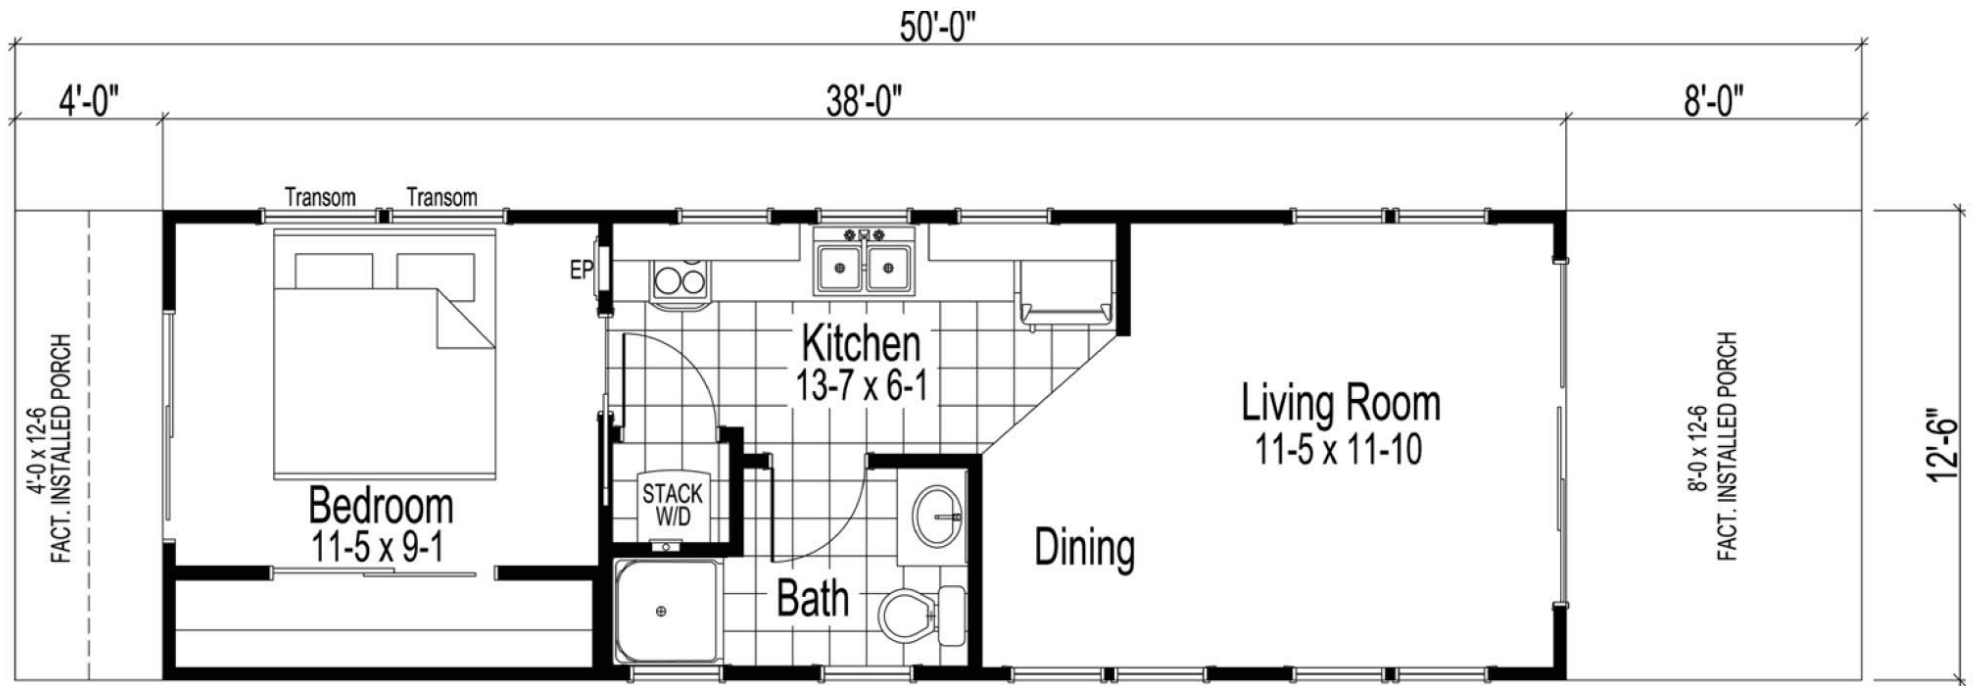

Copyright 2010 © Nationwide Custom Homes. All rights reserved.

THE KINGLET
Total Finished Area - 475 Sq. Ft.

Shown with optional exterior features.

1-866-618-6564

*natural
element homes*
®
.com

The Kinglet