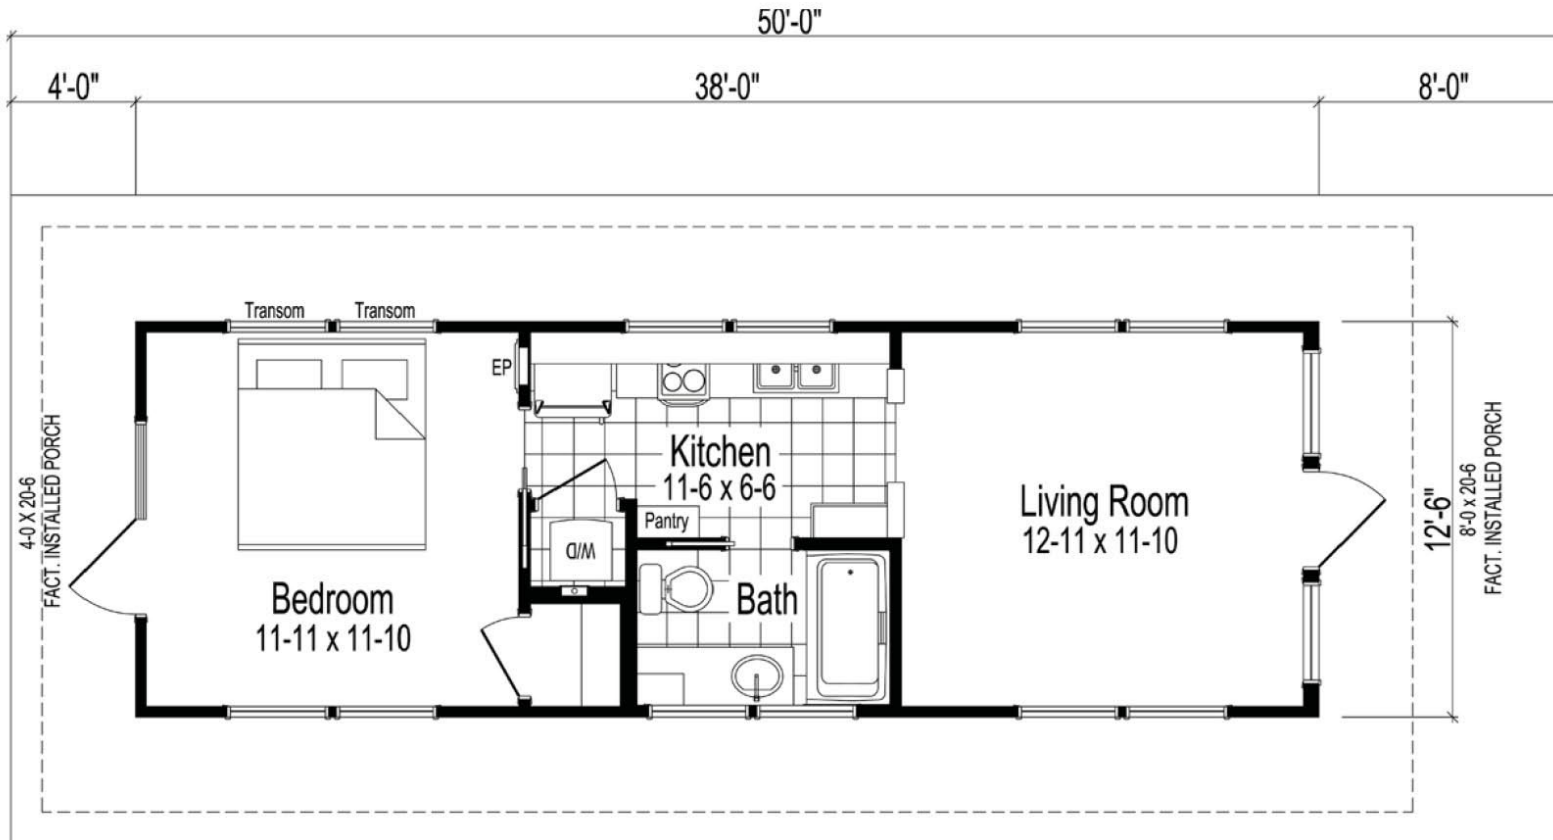

Copyright © 2010 Nationwide Custom Homes. All rights reserved.

THE PALMECO
Total Finished Area - 475 Sq. Ft.

Shown with optional exterior features.

1-866-618-6564

*natural
element homes*
.com

The Palmeco

Changes to the Eco Cottage Collection are not permitted except for published options.