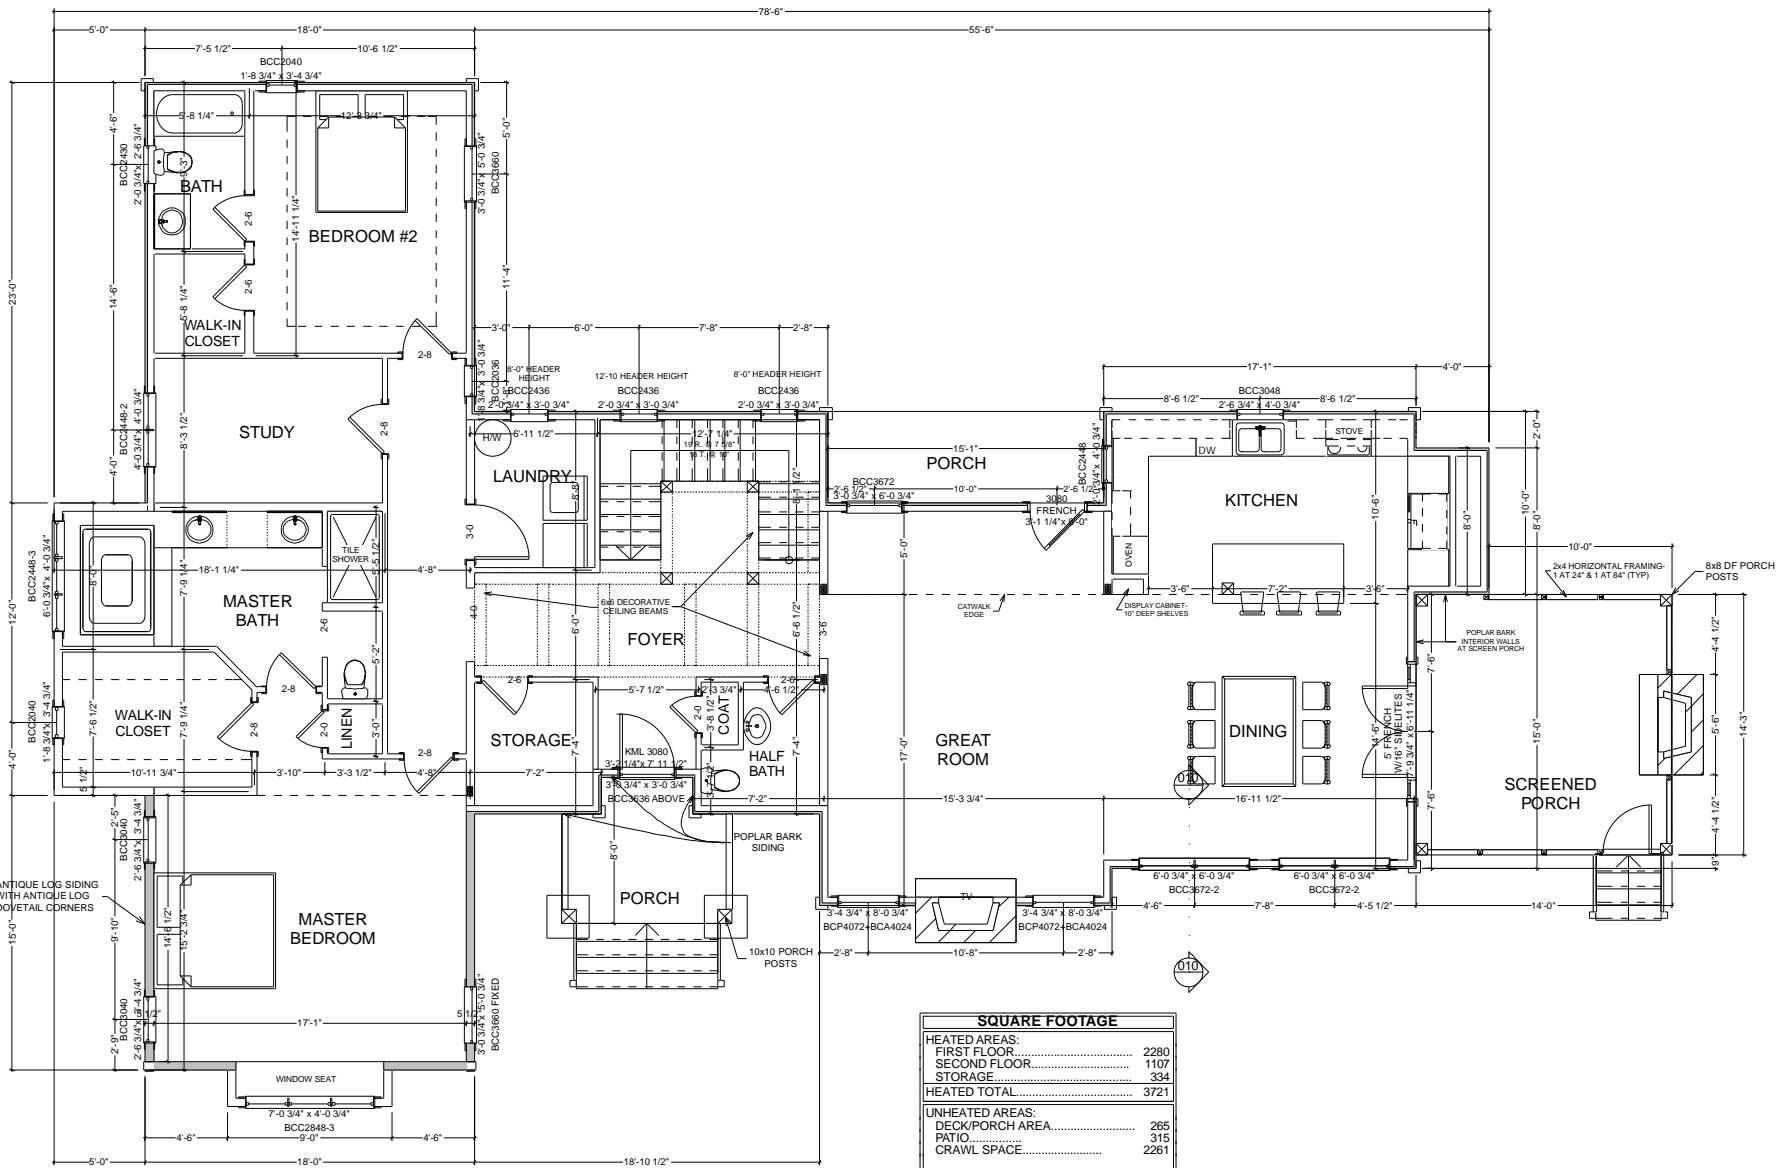

natural element homes

THE **BLACK HAWK LODGE**

114 County Road 577 <> Englewood, Tennessee <> 1-866-618-6564 <> www.NaturalElementHomes.com

© 2011 Natural Element Homes, LLC

MAIN FLOOR PLAN
1/4" = 1'-0"

SQUARE FOOTAGE	
HEATED AREAS:	
FIRST FLOOR.....	2280
SECOND FLOOR.....	1107
STORAGE.....	334
HEATED TOTAL.....	3721
UNHEATED AREAS:	
DECK/PORCH AREA.....	265
PATIO.....	315
CRAWL SPACE.....	2261

Copyrighted Home Plan ©2011
 Natural Element Homes, LLC
 1-866-618-6564

REAR ELEVATION

1/4" = 1'-0"

Copyrighted Home Plan ©2011
Natural Element Homes, LLC
1-866-618-6564

Copyrighted Home Plan ©2011
 Natural Element Homes, LLC
 1-866-618-6564