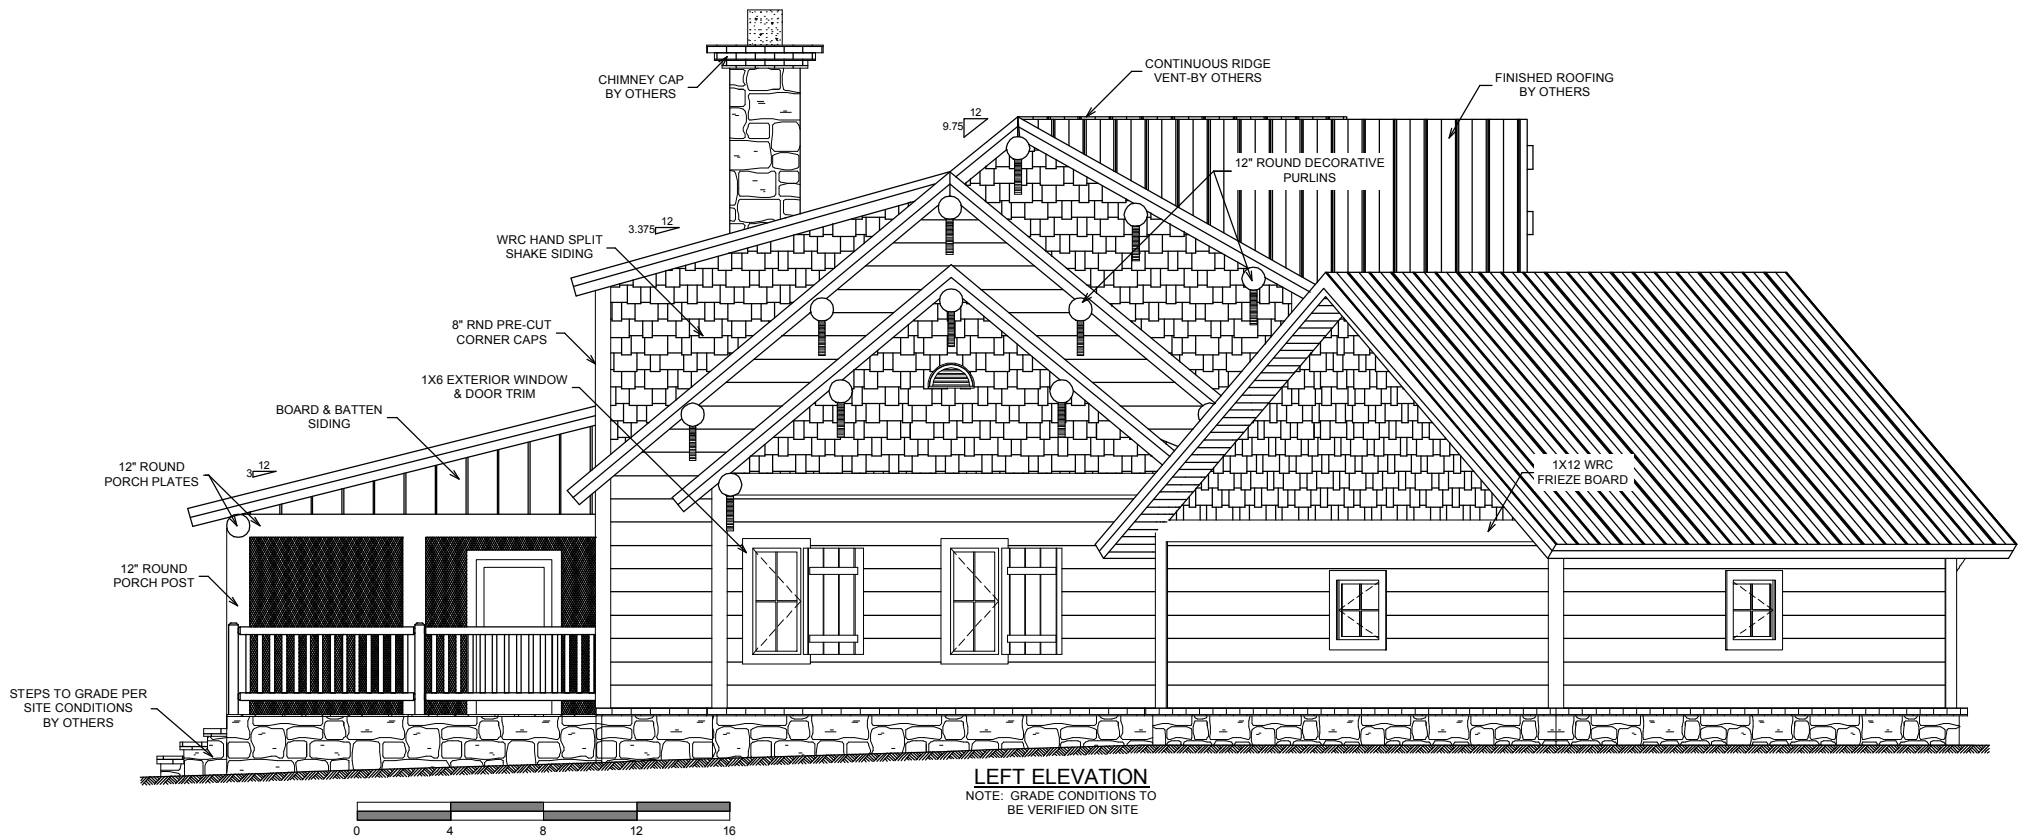

Copyrighted Home Plan ©2011
Natural Element Homes, LLC
1-866-618-6564