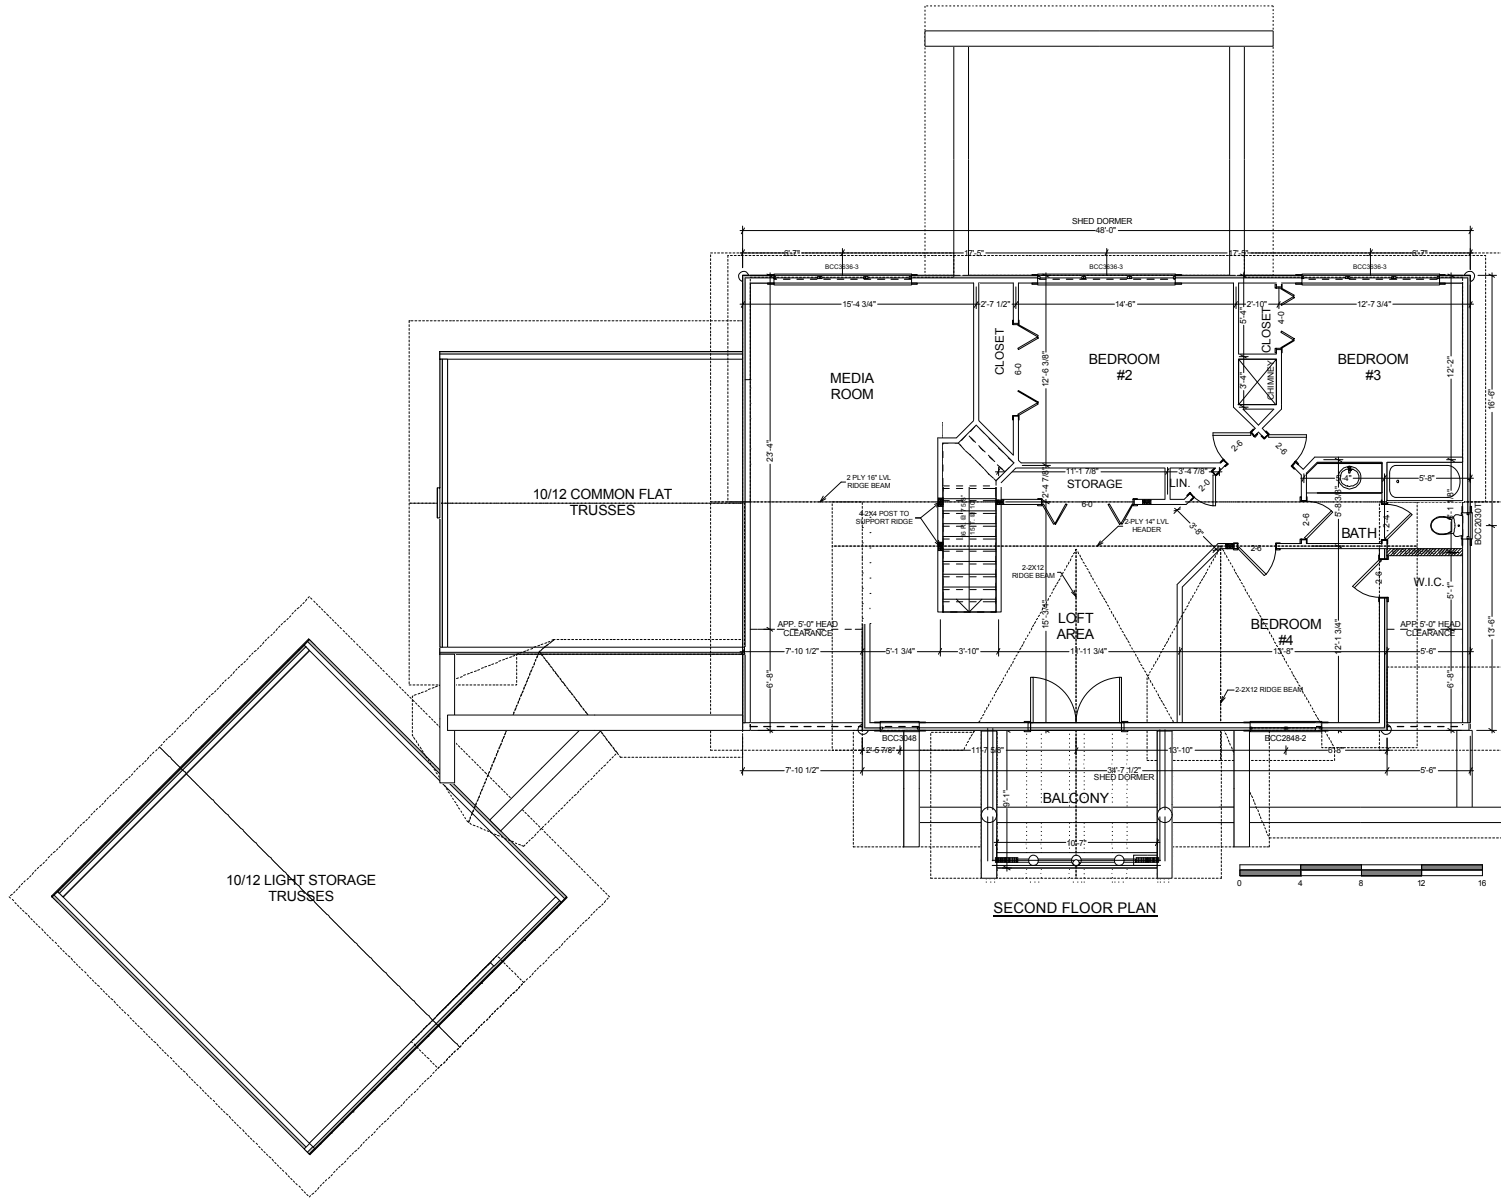

## THE FIRETHORN LODGE

114 County Road 577 <> Englewood, Tennessee <> 1-866-618-6564 <> [www.NaturalElementHomes.com](http://www.NaturalElementHomes.com)

© 2011 Natural Element Homes, LLC

Copyrighted Home Plan ©2011  
Natural Element Homes, LLC  
1-866-618-6564