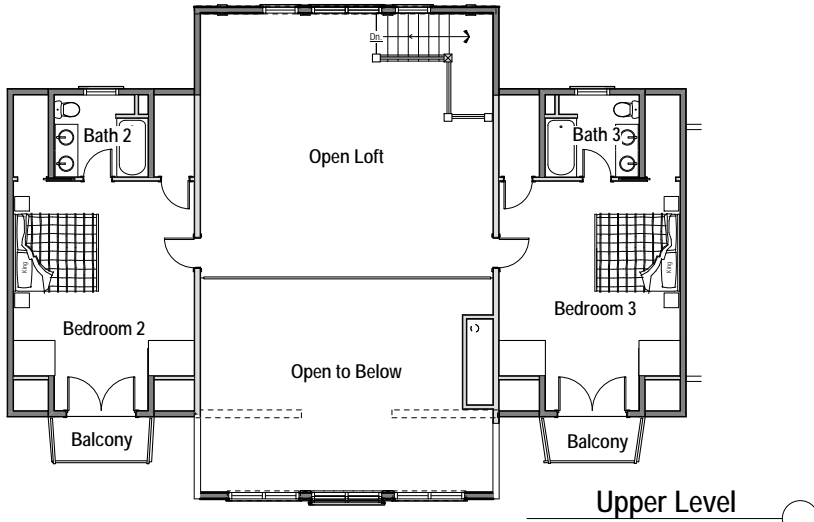

Main Level Plan

www.

*natural
element homes*
®
.com

The Clark Fork

5559 SF Three Levels w/ 5 Bedrooms and
Bunk Room 5½ Bath

Plan by Gravitas, Inc.

Brought to Life by
Natural Element
Homes
866-618-6564

www.

*natural
element homes*

.com

The Clark Fork

5559 SF Three Levels w/ 5 Bedrooms and
Bunk Room 5½ Bath

Plan by Gravitas, Inc.

Brought to Life by
Natural Element
Homes
866-618-6564