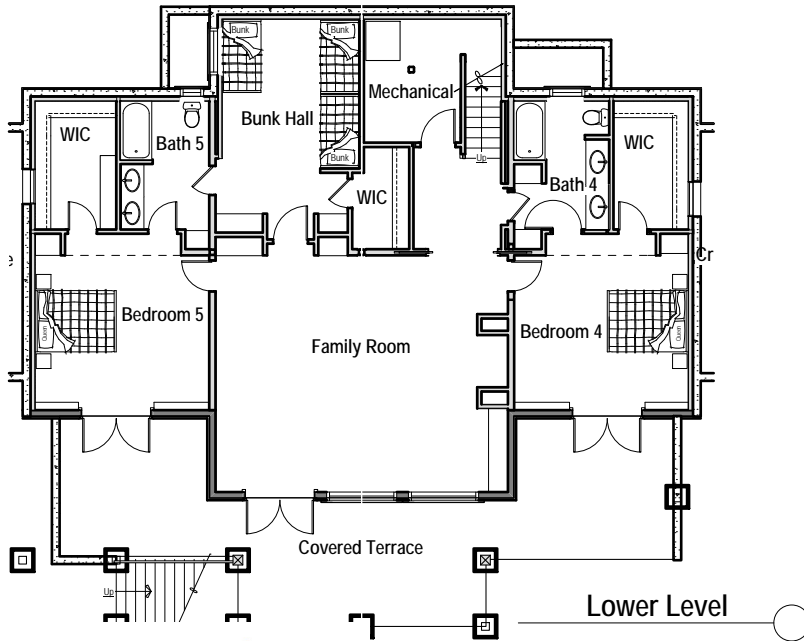

Main Level Plan

www.

*natural
element homes*
®
.com

The Clark Fork

5559 SF Three Levels w/ 5 Bedrooms and
Bunk Room 5½ Bath

Plan by Gravitas, Inc.

Brought to Life by
Natural Element
Homes
866-618-6564

www.

*natural
element homes*

.com

The Clark Fork

5559 SF Three Levels w/ 5 Bedrooms and
Bunk Room 5½ Bath

Plan by Gravitas, Inc.

Brought to Life by
Natural Element
Homes
866-618-6564