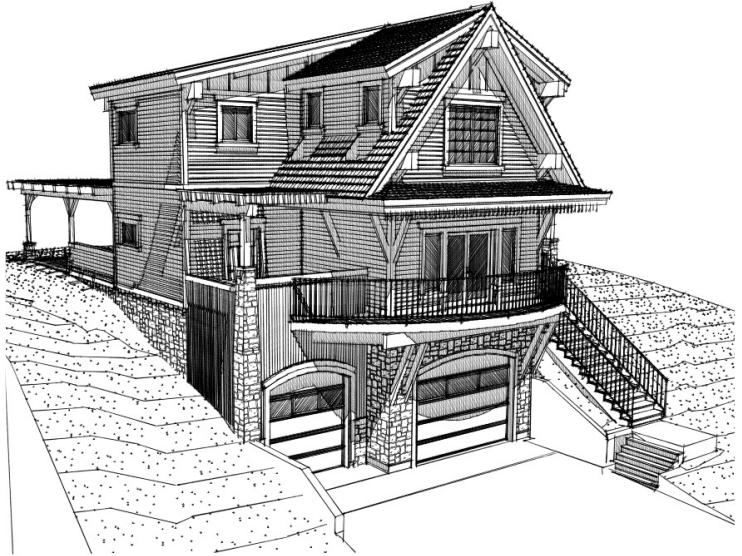

Plan by Gravitass, Inc.

www.

*natural
element homes*
.com

The Dearborn

2559 SF Two Level 3 Bedroom 3 Bath
w/ 2 Car Garage Below

Brought to Life by
Natural Element
Homes

866-618-6564

Design@gravitasc.com
www.gravitass.us

Upper Level 

Plan by Gravitas, Inc.  Lower Level

www.
*natural
 element homes*
 .com

The Dearborn
 2559 SF Two Level 3 Bedroom 3 Bath
 w/ 2 Car Garage Below

Brought to Life by
 Natural Element
 Homes
 866-618-6564
 Design@gravitasinc.com
 www.gravitas.us