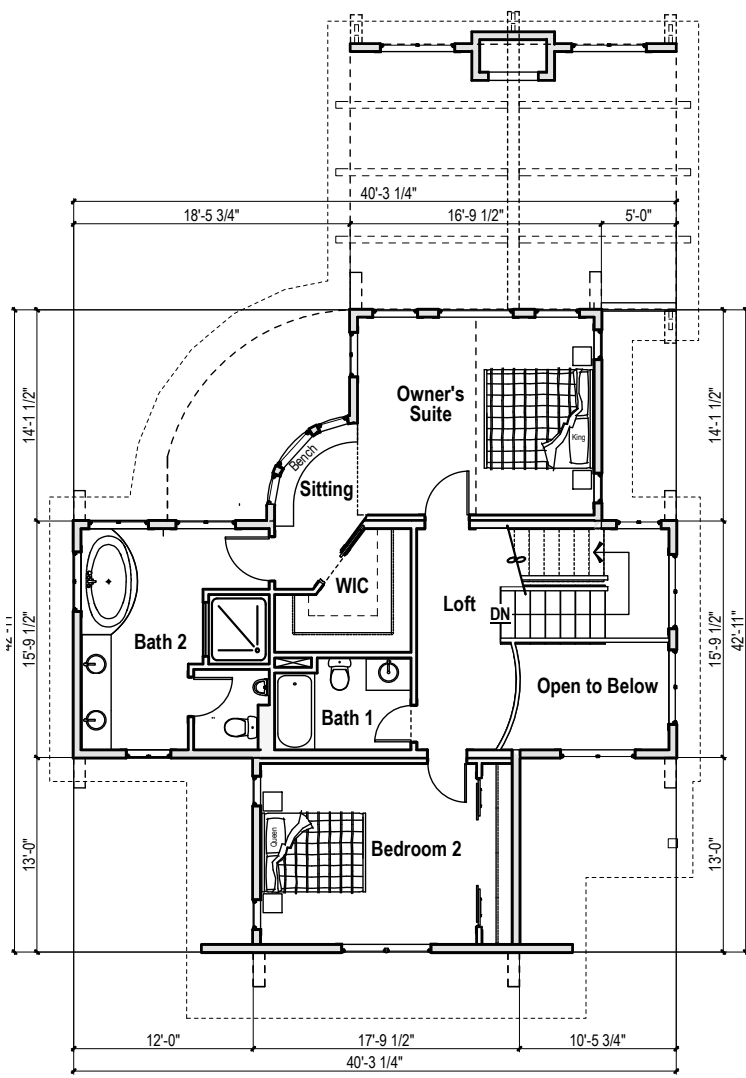

Plan by Gravitass, Inc.

www.

*natural
element homes*
.com

The Dearborn

2559 SF Two Level 3 Bedroom 3 Bath
w/ 2 Car Garage Below

Brought to Life by
Natural Element
Homes

866-618-6564

Design@gravitasc.com
www.gravitass.us

Upper Level 

Plan by Gravitas, Inc.  Lower Level

www.
*natural
 element homes*
 .com

The Dearborn
 2559 SF Two Level 3 Bedroom 3 Bath
 w/ 2 Car Garage Below

Brought to Life by
 Natural Element
 Homes
 866-618-6564
 Design@gravitasinc.com
 www.gravitas.us