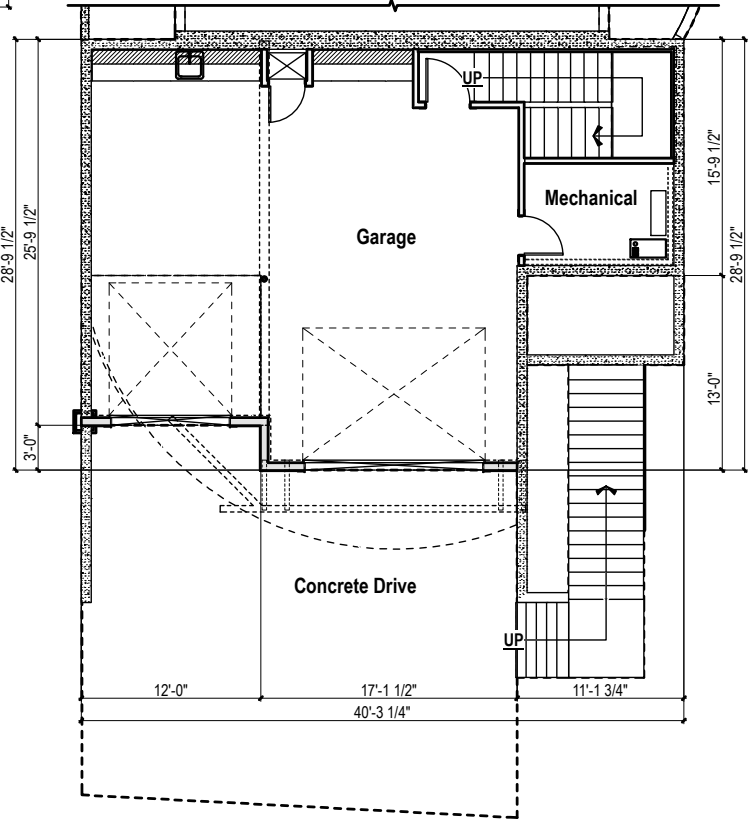

Plan by Gravitass, Inc.

www.

*natural
element homes*
.com

The Dearborn

2559 SF Two Level 3 Bedroom 3 Bath
w/ 2 Car Garage Below

Brought to Life by
Natural Element
Homes

866-618-6564

Design@gravitasc.com
www.gravitass.us

Upper Level 

Plan by Gravitas, Inc.  Lower Level

www.
*natural
 element homes*
 .com

The Dearborn
 2559 SF Two Level 3 Bedroom 3 Bath
 w/ 2 Car Garage Below

Brought to Life by
 Natural Element
 Homes
 866-618-6564
 Design@gravitasinc.com
 www.gravitas.us