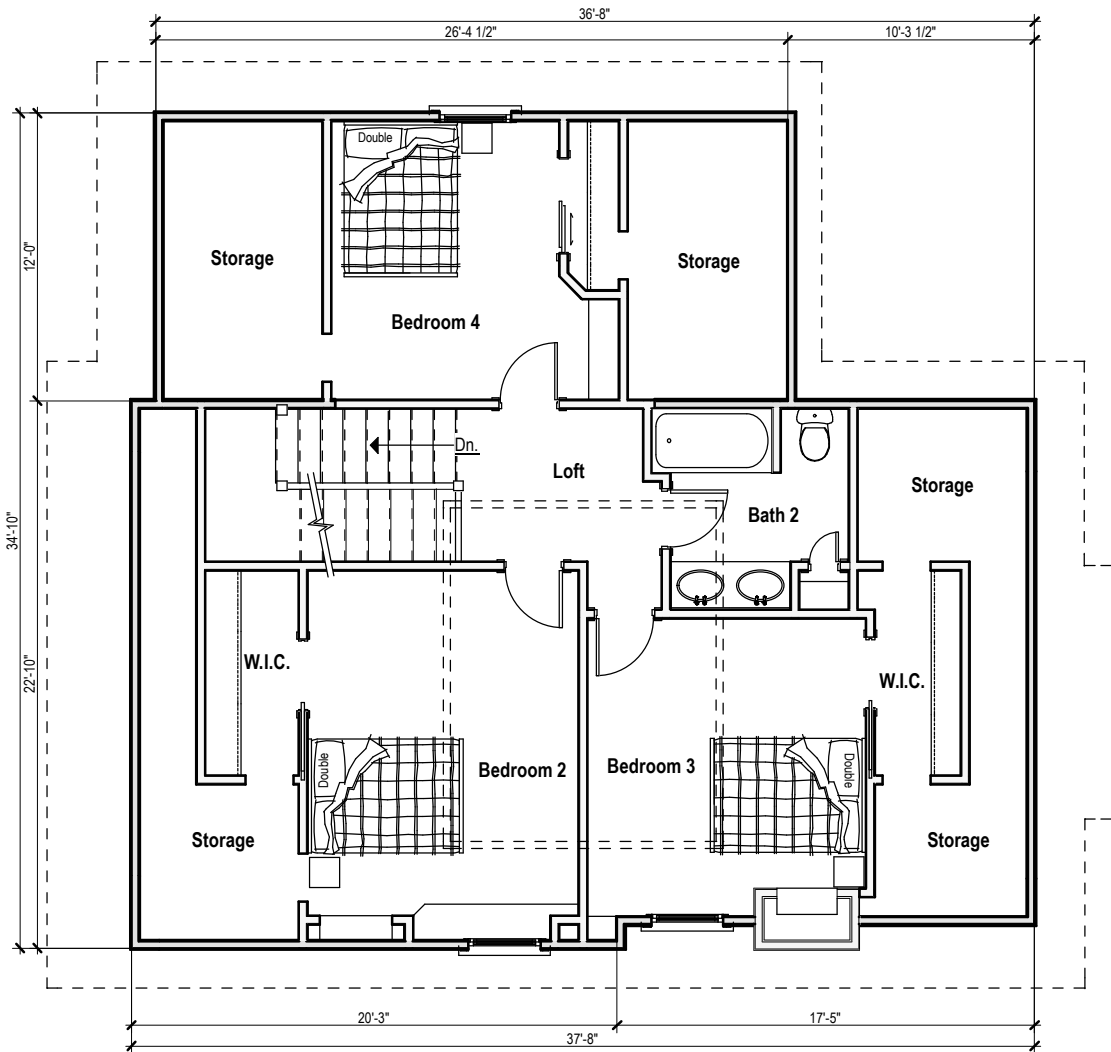

Main Level Plan

www.

*natural  
element homes*

.com

# The Greylin

1572 SF 4 bedroom 2 bath  
1 car garage

Plan by Gravitass, Inc.

Brought to Life by  
Natural Element  
Homes  
866-618-6564

Upper Level Plan

www.

*natural  
element homes*  
®  
.com

Plan by Gravitas, Inc.

# The Greylin

1572 SF 4 bedroom 2 bath  
1 car garage

Brought to Life by  
Natural Element  
Homes  
866-618-6564