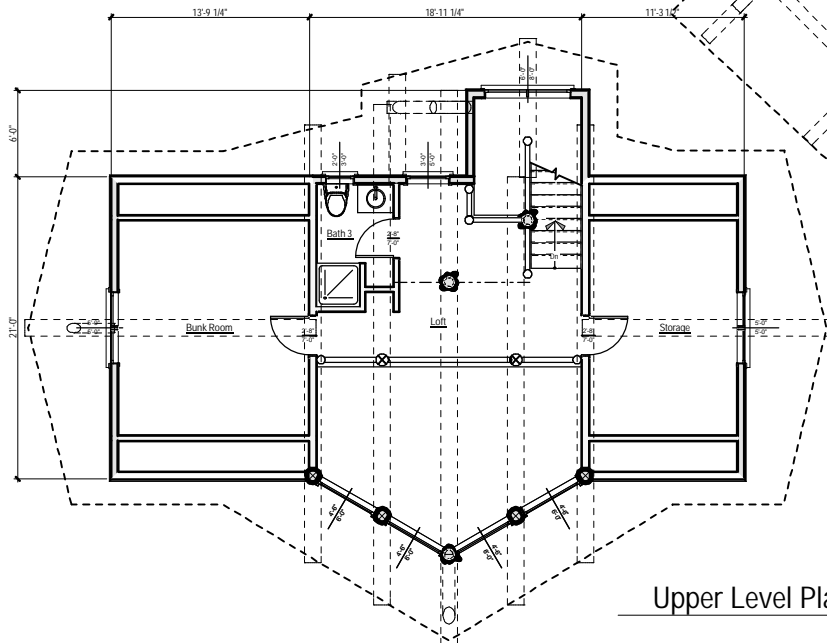

Main Level Plan

www.

*natural
element homes*
®
.com

The Gunnison

2411 SF Three Level 4 Bedroom 3 1/2 Bath
Detached 2 Car Garage with Bonus Office

Plan by Gravitas, Inc.

Brought to Life by
Natural Element
Homes
866-618-6564

www.

*natural
element homes*

.com

The Gunnison

2411 SF Three Level 4 Bedroom 3 1/2 Bath
Detached 2 Car Garage with Bonus Office

Plan by Gravitas, Inc.

Brought to Life by
Natural Element
Homes
866-618-6564