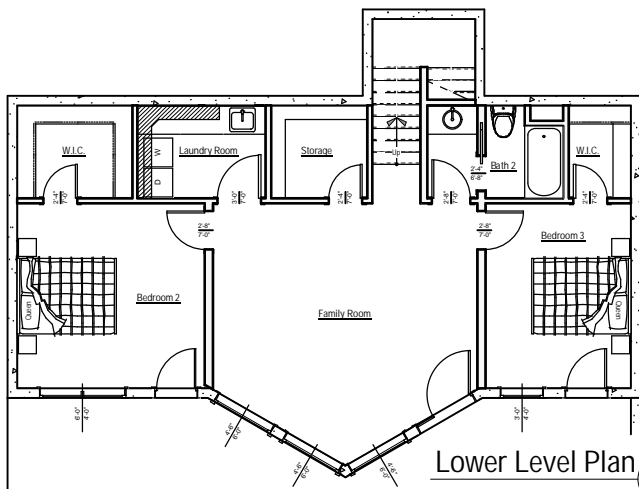

Main Level Plan

www.

*natural
element homes*
®
.com

The Gunnison

2411 SF Three Level 4 Bedroom 3 1/2 Bath
Detached 2 Car Garage with Bonus Office

Plan by Gravitas, Inc.

Brought to Life by
Natural Element
Homes
866-618-6564

www.

*natural
element homes*

.com

The Gunnison

2411 SF Three Level 4 Bedroom 3 1/2 Bath
Detached 2 Car Garage with Bonus Office

Plan by Gravitas, Inc.

Brought to Life by
Natural Element
Homes
866-618-6564