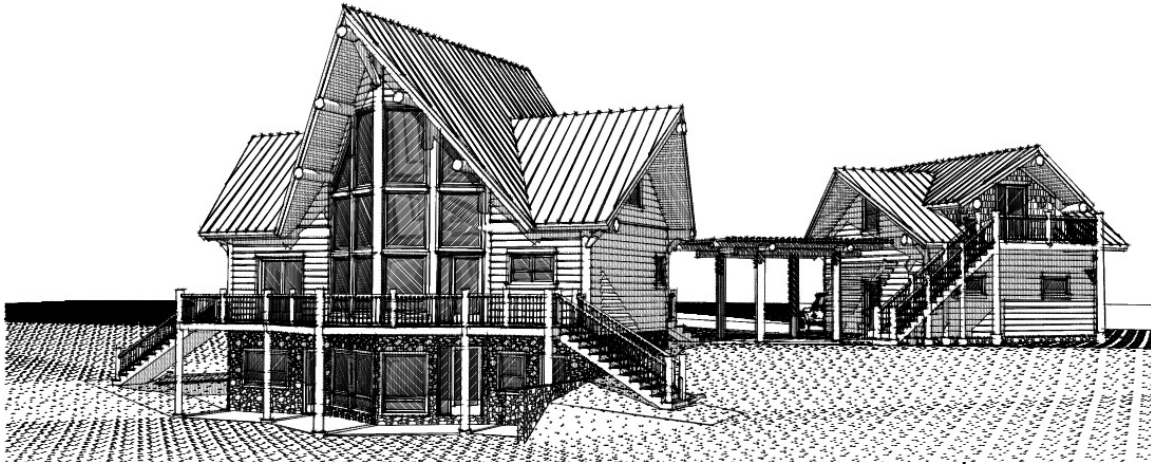

Main Level Plan

www.

*natural
element homes*
®
.com

The Gunnison

2411 SF Three Level 4 Bedroom 3 1/2 Bath
Detached 2 Car Garage with Bonus Office

Plan by Gravitas, Inc.

Brought to Life by
Natural Element
Homes
866-618-6564

www.

*natural
element homes*

.com

The Gunnison

2411 SF Three Level 4 Bedroom 3 1/2 Bath
Detached 2 Car Garage with Bonus Office

Plan by Gravitas, Inc.

Brought to Life by
Natural Element
Homes
866-618-6564