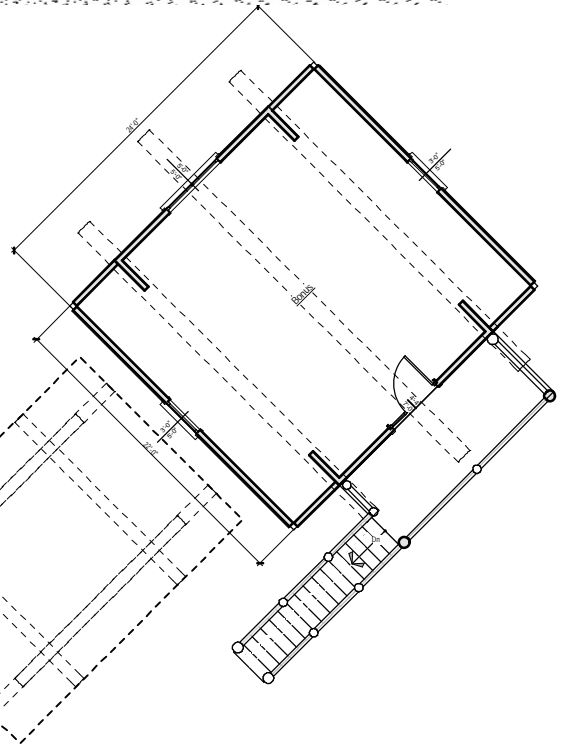

Main Level Plan

www.

*natural
element homes*
®
.com

The Gunnison

2411 SF Three Level 4 Bedroom 3 1/2 Bath
Detached 2 Car Garage with Bonus Office

Plan by Gravitas, Inc.

Brought to Life by
Natural Element
Homes
866-618-6564

www.

*natural
element homes*

.com

The Gunnison

2411 SF Three Level 4 Bedroom 3 1/2 Bath
Detached 2 Car Garage with Bonus Office

Plan by Gravitas, Inc.

Brought to Life by
Natural Element
Homes
866-618-6564