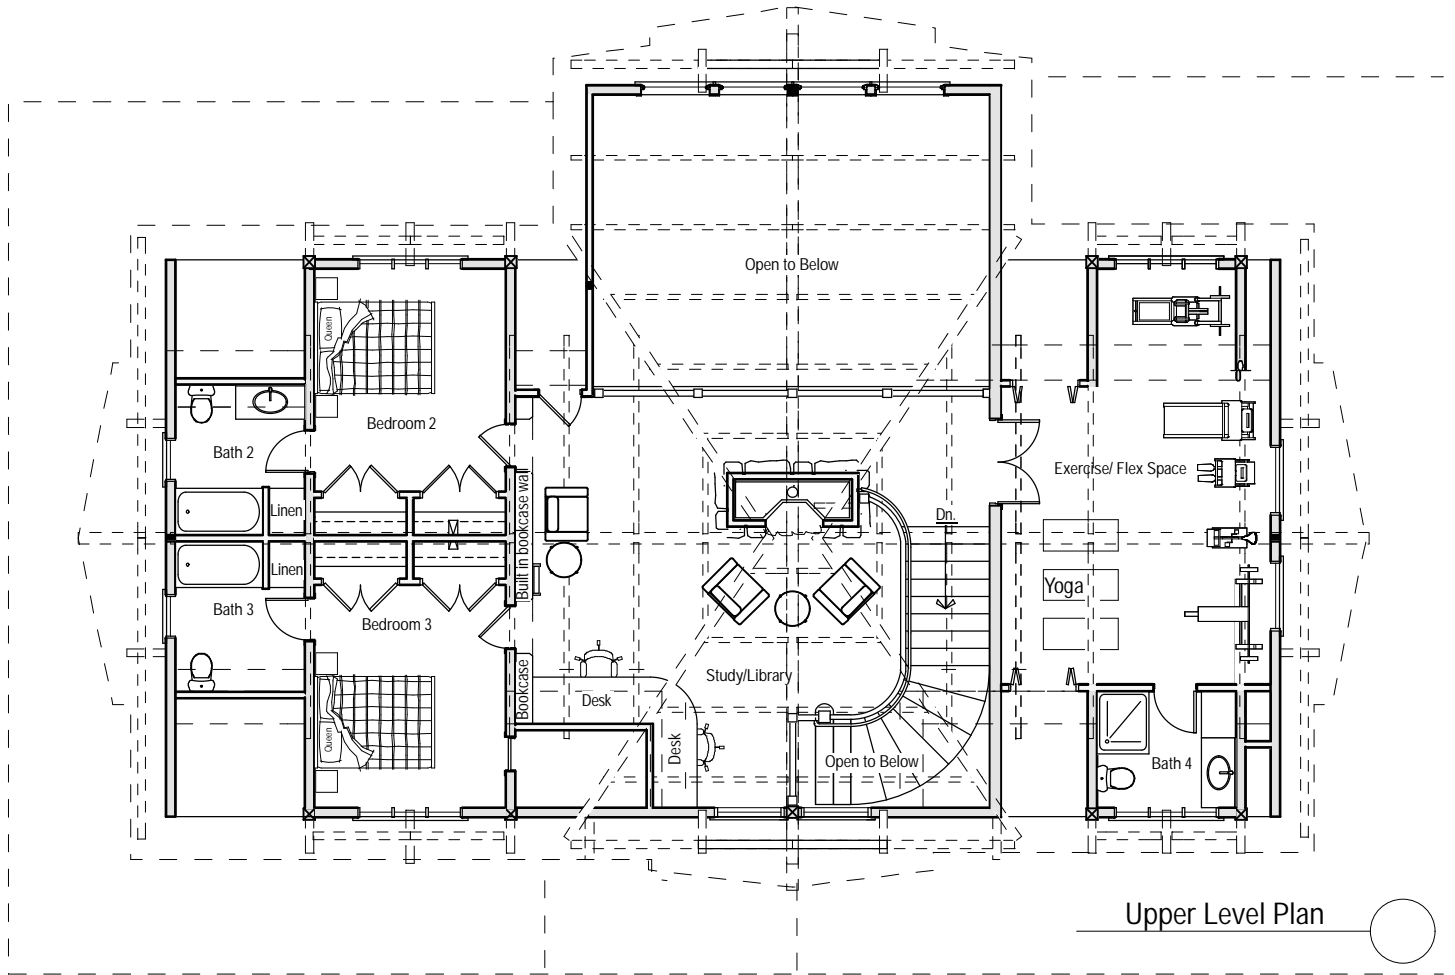

www.

*natural
element homes*

.com

The Madison

3760 SF 4 bedrooms 4 1/2 bath
2256 Unfinished Lower Level

Plan by Gravitas, Inc.

Brought to Life by
Natural Element
Homes
866-618-6564

www.

*natural
element homes*

.com

The Madison

3760 SF 4 bedrooms 4 1/2 bath
2256 Unfinished Lower Level

Plan by Gravitas, Inc.

Brought to Life by
Natural Element
Homes
866-618-6564