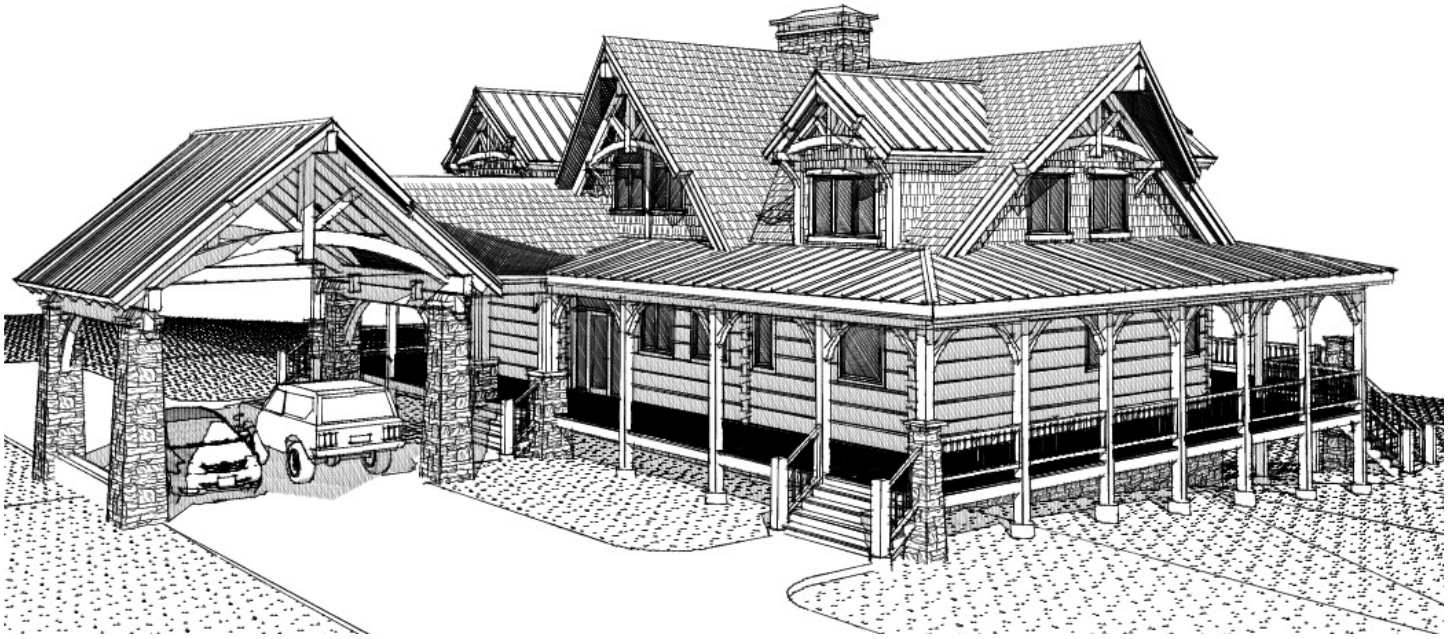

www.

*natural
element homes*

.com

The Madison

3760 SF 4 bedrooms 4 1/2 bath
2256 Unfinished Lower Level

Plan by Gravitas, Inc.

Brought to Life by
Natural Element
Homes
866-618-6564

www.

*natural
element homes*

.com

The Madison

3760 SF 4 bedrooms 4 1/2 bath
2256 Unfinished Lower Level

Plan by Gravitas, Inc.

Brought to Life by
Natural Element
Homes
866-618-6564