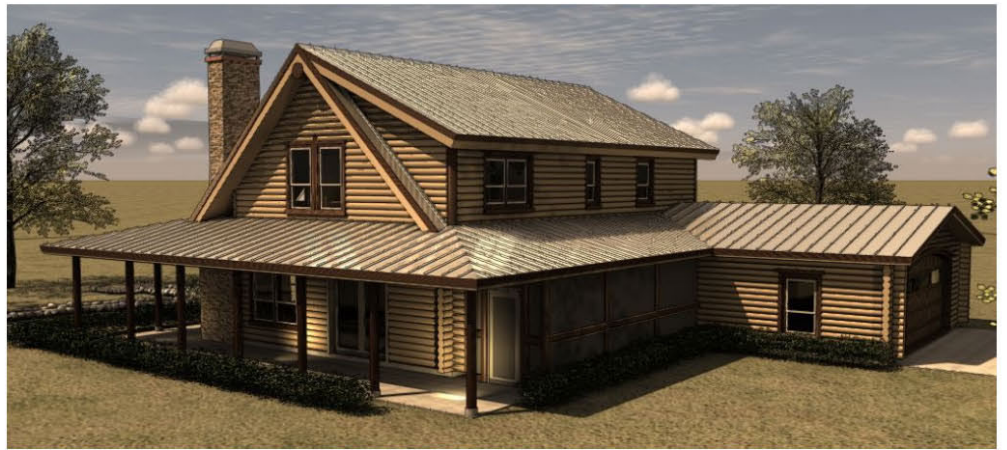

Main Level Plan 

**The Merced**  
 1784 SF 3 bedroom 2 bath

Plan by Gravitax, Inc.  
 Brought to Life by  
 Natural Element  
 Homes  
 866-618-6564

Upper Level Plan

**The Merced**  
 1784 SF 3 bedroom 2 bath

Plan by Gravitas, Inc.  
 Brought to Life by  
 Natural Element  
 Homes  
 866-618-6564