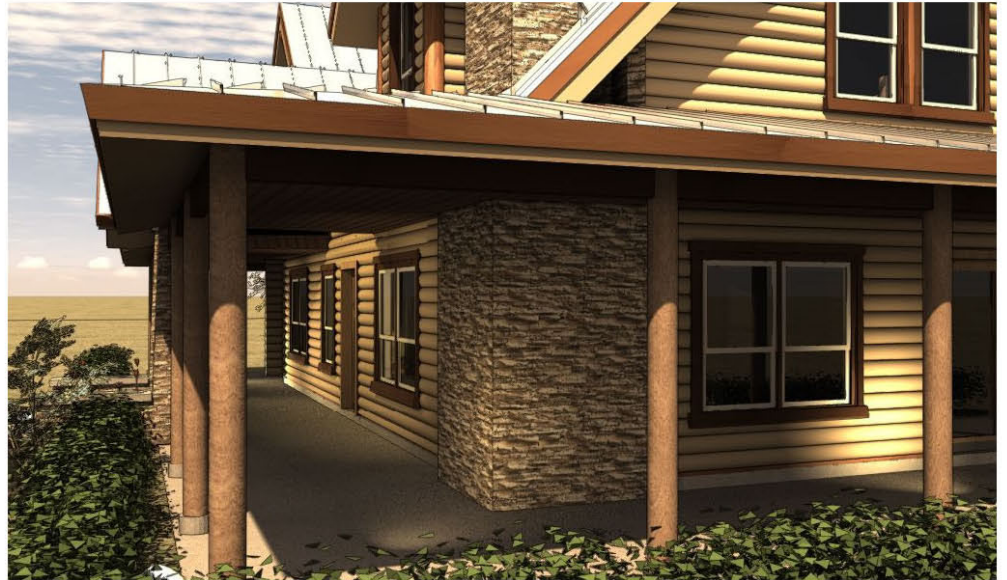

Main Level Plan 

**The Merced**  
 1784 SF 3 bedroom 2 bath

Plan by Gravitax, Inc.  
 Brought to Life by  
 Natural Element  
 Homes  
 866-618-6564

Upper Level Plan

**The Merced**  
 1784 SF 3 bedroom 2 bath