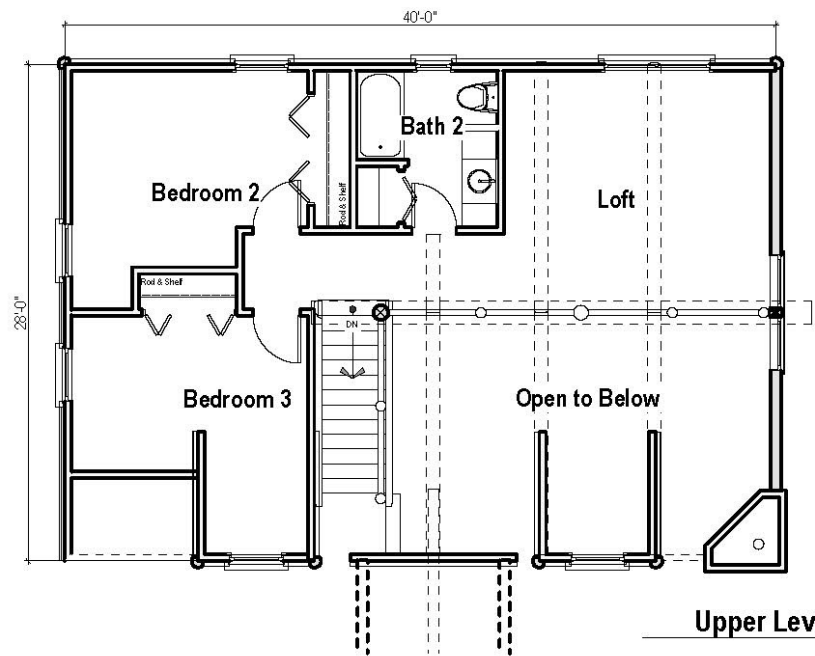

Main Level Plan 

**The Merced**  
 1784 SF 3 bedroom 2 bath

Plan by Gravitax, Inc.  
 Brought to Life by  
 Natural Element  
 Homes  
 866-618-6564

Upper Level Plan

**The Merced**  
 1784 SF 3 bedroom 2 bath