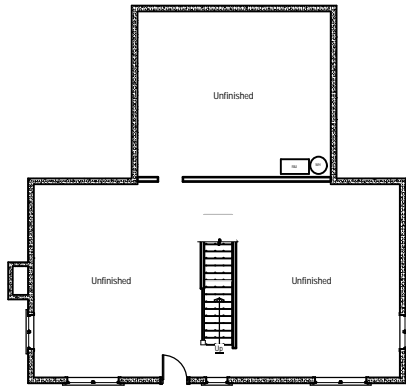

Main Level Plan

Plan by Gravitas, Inc.

www.

*natural
element homes*
®
.com

S
3

The North Fork
2144 SF 2 bedroom 2 1/2 bath
With 1534 SF Unfinished Lower Level

Brought to Life by
Natural Element
Homes
866-618-6564

Lower Level Plan

Upper Level Plan

Plan by Gravitax, Inc.

www.

*natural
element homes*
S
3
.com

The North Fork
2144 SF 2 bedroom 2 1/2 bath
With 1534 SF Unfinished Lower Level

Brought to Life by
Natural Element
Homes
866-618-6564