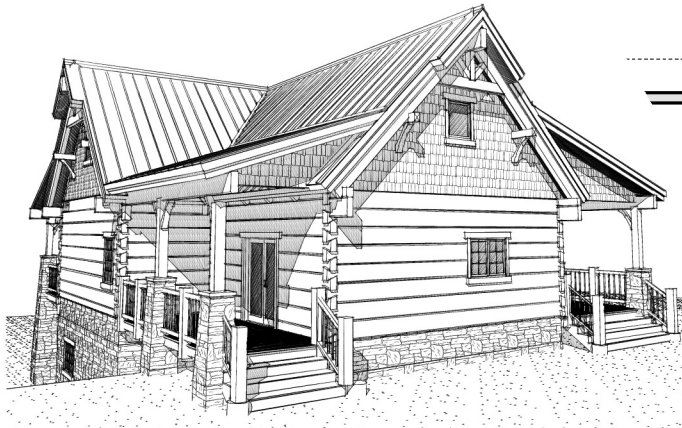

Main Level Plan

Plan by Gravitas, Inc.

www.

*natural
element homes*
®
.com

S
3

The North Fork
2144 SF 2 bedroom 2 1/2 bath
With 1534 SF Unfinished Lower Level

Brought to Life by
Natural Element
Homes
866-618-6564

Lower Level Plan

Upper Level Plan

Plan by Gravitax, Inc.

www.

*natural
element homes*
S
3
.com

The North Fork
2144 SF 2 bedroom 2 1/2 bath
With 1534 SF Unfinished Lower Level

Brought to Life by
Natural Element
Homes
866-618-6564