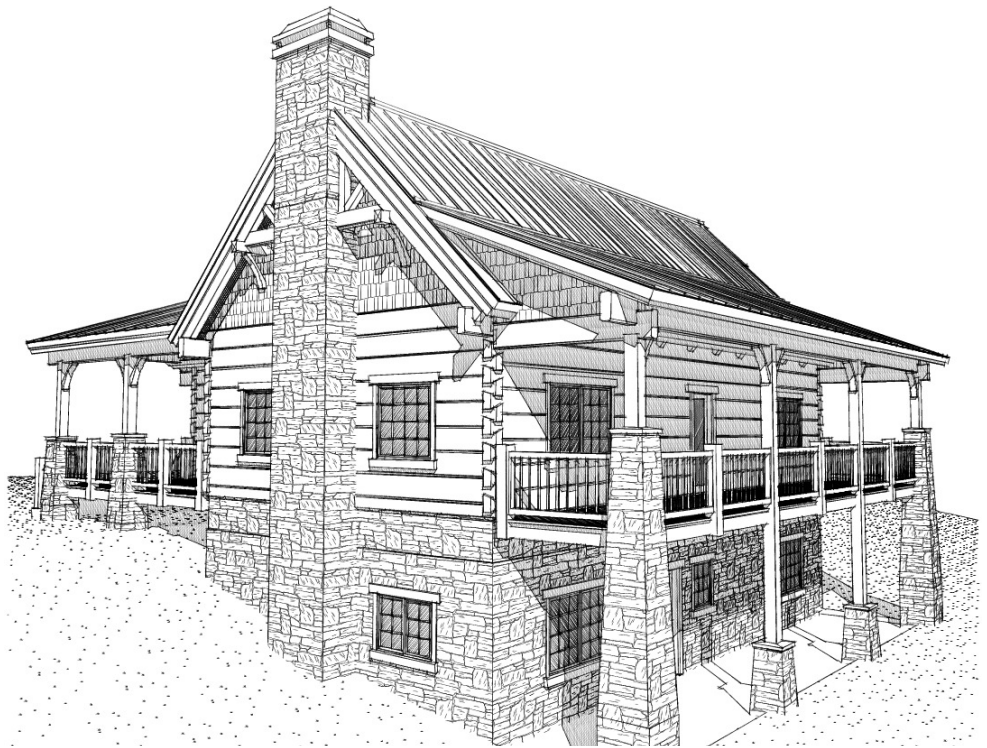

Main Level Plan

Plan by Gravitas, Inc.

www.

*natural
element homes*
®
.com

S
3

The North Fork
2144 SF 2 bedroom 2 1/2 bath
With 1534 SF Unfinished Lower Level

Brought to Life by
Natural Element
Homes
866-618-6564

Lower Level Plan

Upper Level Plan

Plan by Gravitax, Inc.

www.

*natural
element homes*
S
3
.com

The North Fork
2144 SF 2 bedroom 2 1/2 bath
With 1534 SF Unfinished Lower Level

Brought to Life by
Natural Element
Homes
866-618-6564