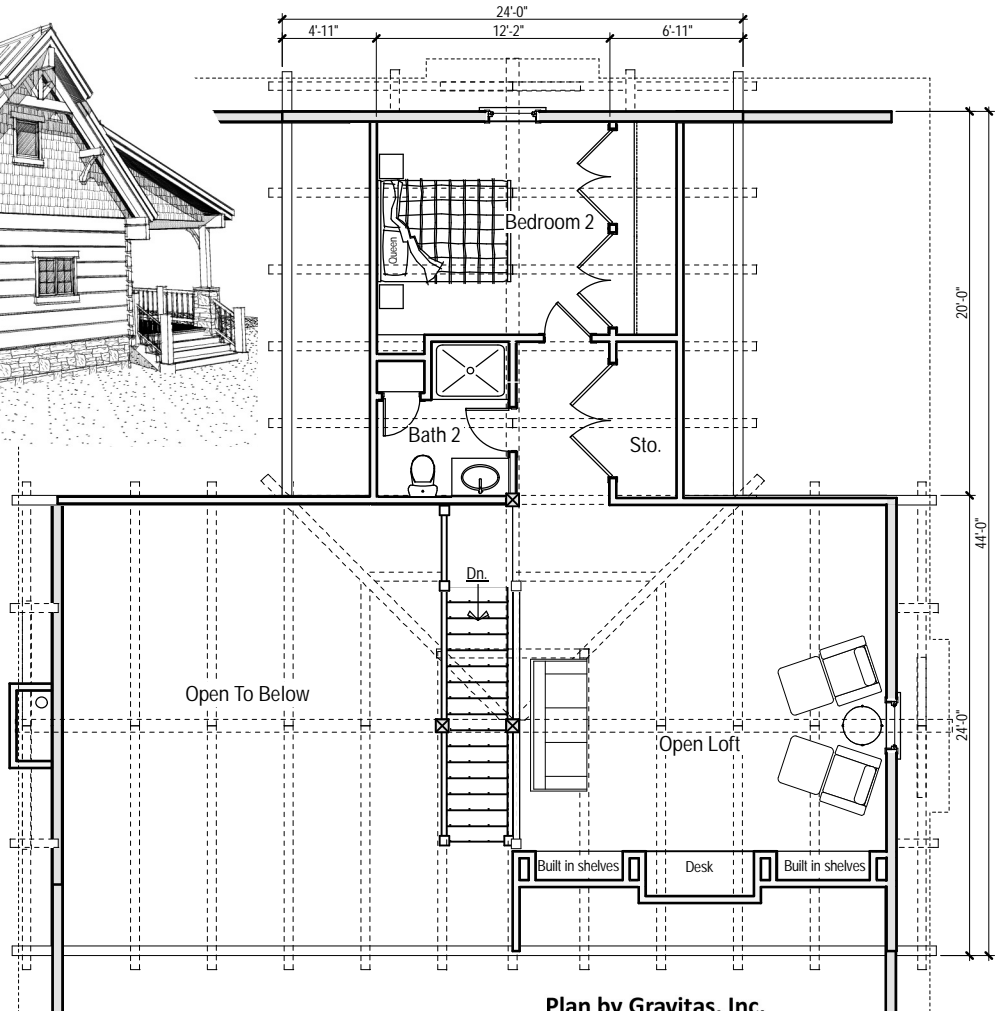

Main Level Plan

Plan by Gravitas, Inc.

www.

*natural
element homes*
®
.com

S
3

The North Fork
2144 SF 2 bedroom 2 1/2 bath
With 1534 SF Unfinished Lower Level

Brought to Life by
Natural Element
Homes
866-618-6564

Lower Level Plan

Upper Level Plan

Plan by Gravitax, Inc.

www.

*natural
element homes*
S
3
.com

The North Fork
2144 SF 2 bedroom 2 1/2 bath
With 1534 SF Unfinished Lower Level

Brought to Life by
Natural Element
Homes
866-618-6564