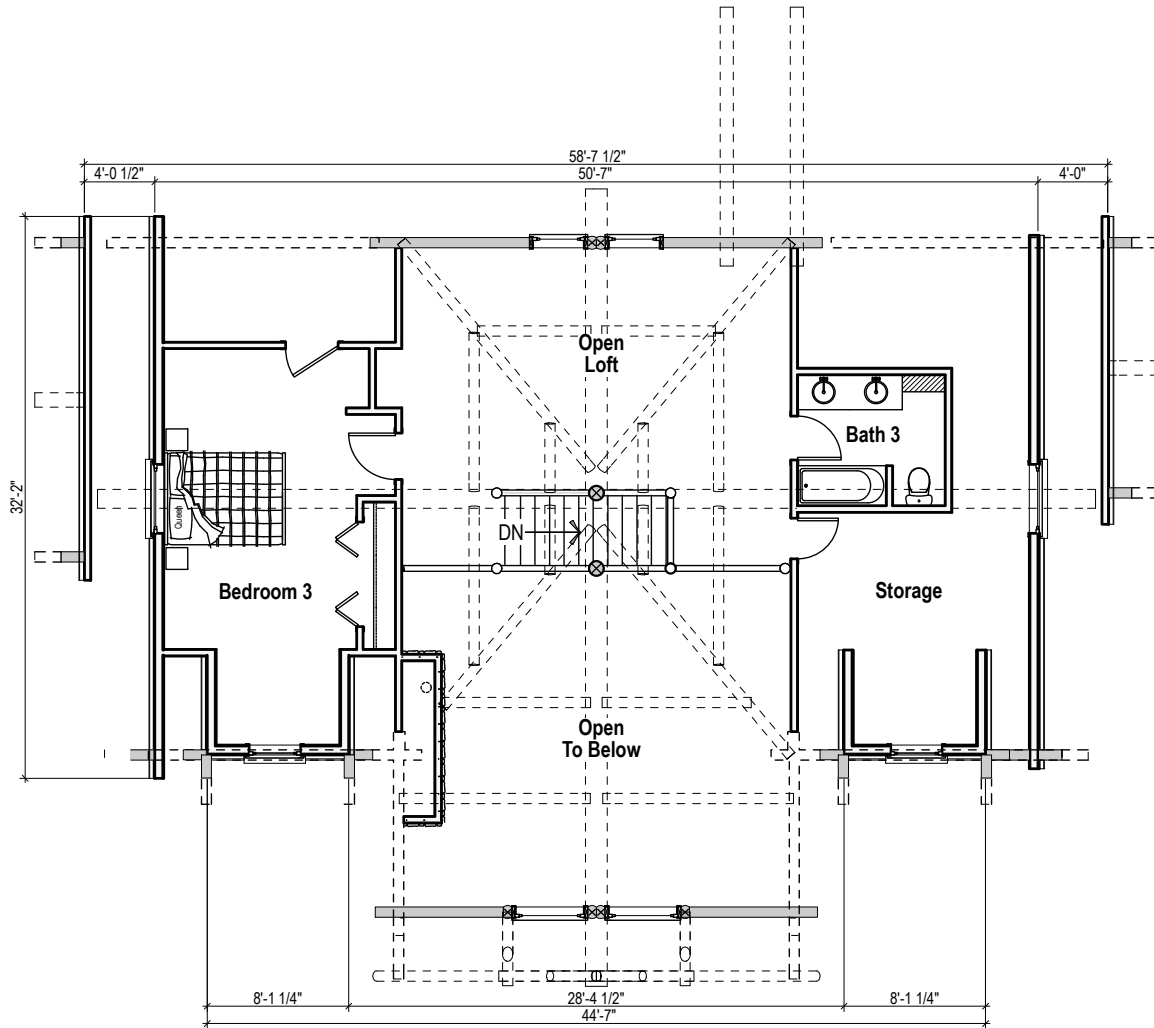

Main Level ○

www.

*natural
element homes*
®
.com

The Roanoke

2559 SF Two Level 3 Bedroom 3 Bath

Plan by Gravitas, Inc.

Brought to Life by
Natural Element
Homes

866-618-6564

Design@gravitasinc.com
www.gravitas.us

www.

*natural
element homes*
.com

The Roanoke

2559 SF Two Level 3 Bedroom 3 Bath

Plan by Gravitas, Inc.

Brought to Life by
Natural Element
Homes

866-618-6564