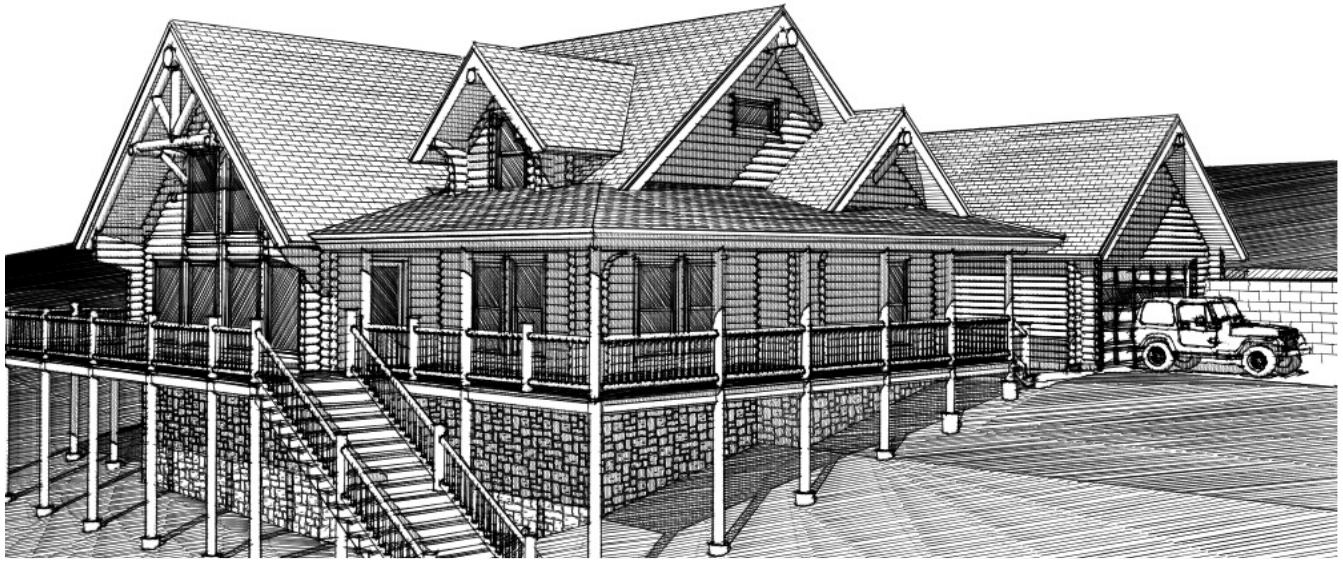

Main Level ○

www.

*natural
element homes*
®
.com

The Roanoke

2559 SF Two Level 3 Bedroom 3 Bath

Plan by Gravitas, Inc.

Brought to Life by
Natural Element
Homes

866-618-6564

Design@gravitasinc.com
www.gravitas.us

www.

*natural
element homes*
.com

The Roanoke

2559 SF Two Level 3 Bedroom 3 Bath

Plan by Gravitas, Inc.

Brought to Life by
Natural Element
Homes

866-618-6564