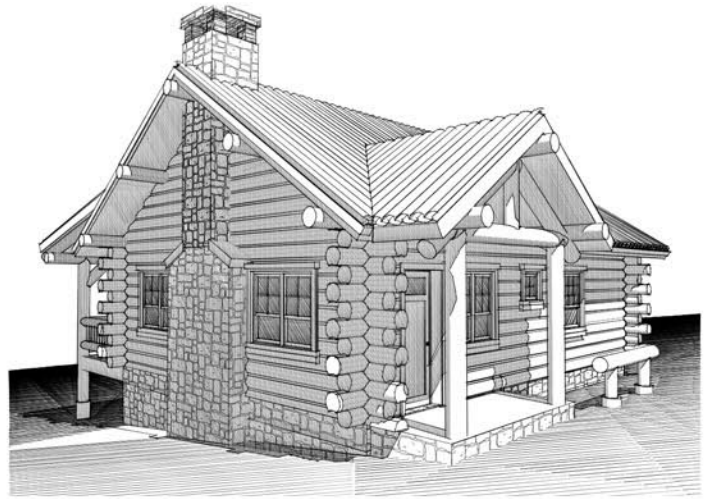

www.

*natural
element homes*
®
.com

The Shasta- A

459 SF One level 1 Room 1bath

Plan by Gravitas, Inc.

Brought to Life by
Natural Element
Homes

866-618-6564

5400-070-000

Main Level ○

www.

*natural
element homes*

.com

The Shasta- B

693 SF One level 2 bedroom 1 bath

Plan by Gravitas, Inc.

Brought to Life by
Natural Element
Homes