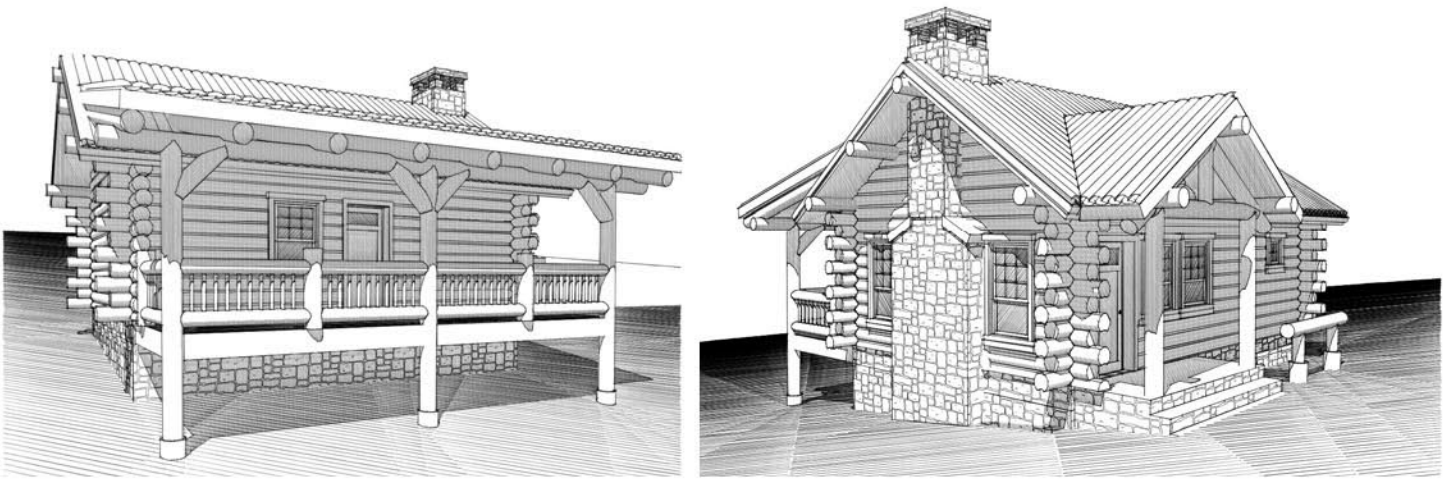

www.

*natural
element homes*

.com

The Shasta- C

461SF One level 1 bedroom 1 bath

Plan by Gravitas, Inc.

Brought to Life by
Natural Element
Homes

866-618-6564

866-618-6564

Main Level