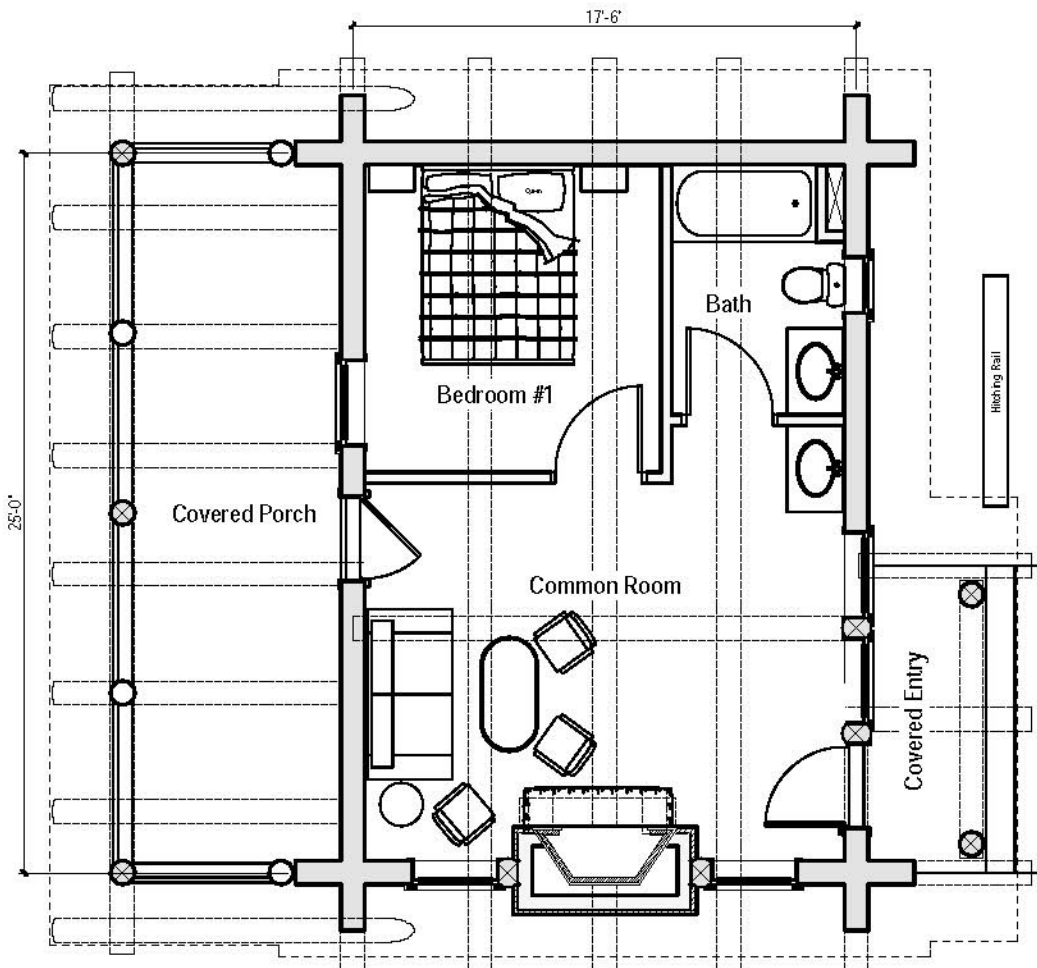

www.

*natural
element homes*

.com

The Shasta- C

461SF One level 1 bedroom 1 bath

Plan by Gravitas, Inc.

Brought to Life by
Natural Element
Homes

866-618-6564

866-618-6564

Main Level