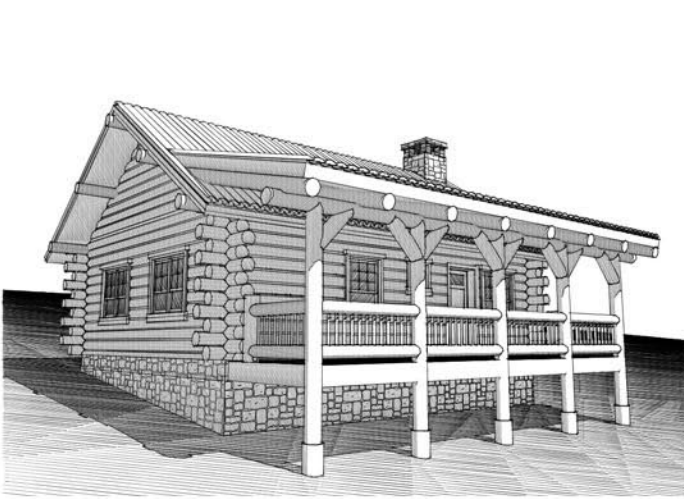

www.

*natural
element homes*
®
.com

The Shasta- A

459 SF One level 1 Room 1bath

Plan by Gravitas, Inc.

Brought to Life by
Natural Element
Homes

866-618-6564

5400-070-000

Main Level ○

www.

*natural
element homes*

.com

The Shasta- B

693 SF One level 2 bedroom 1 bath

Plan by Gravitas, Inc.

Brought to Life by
Natural Element
Homes