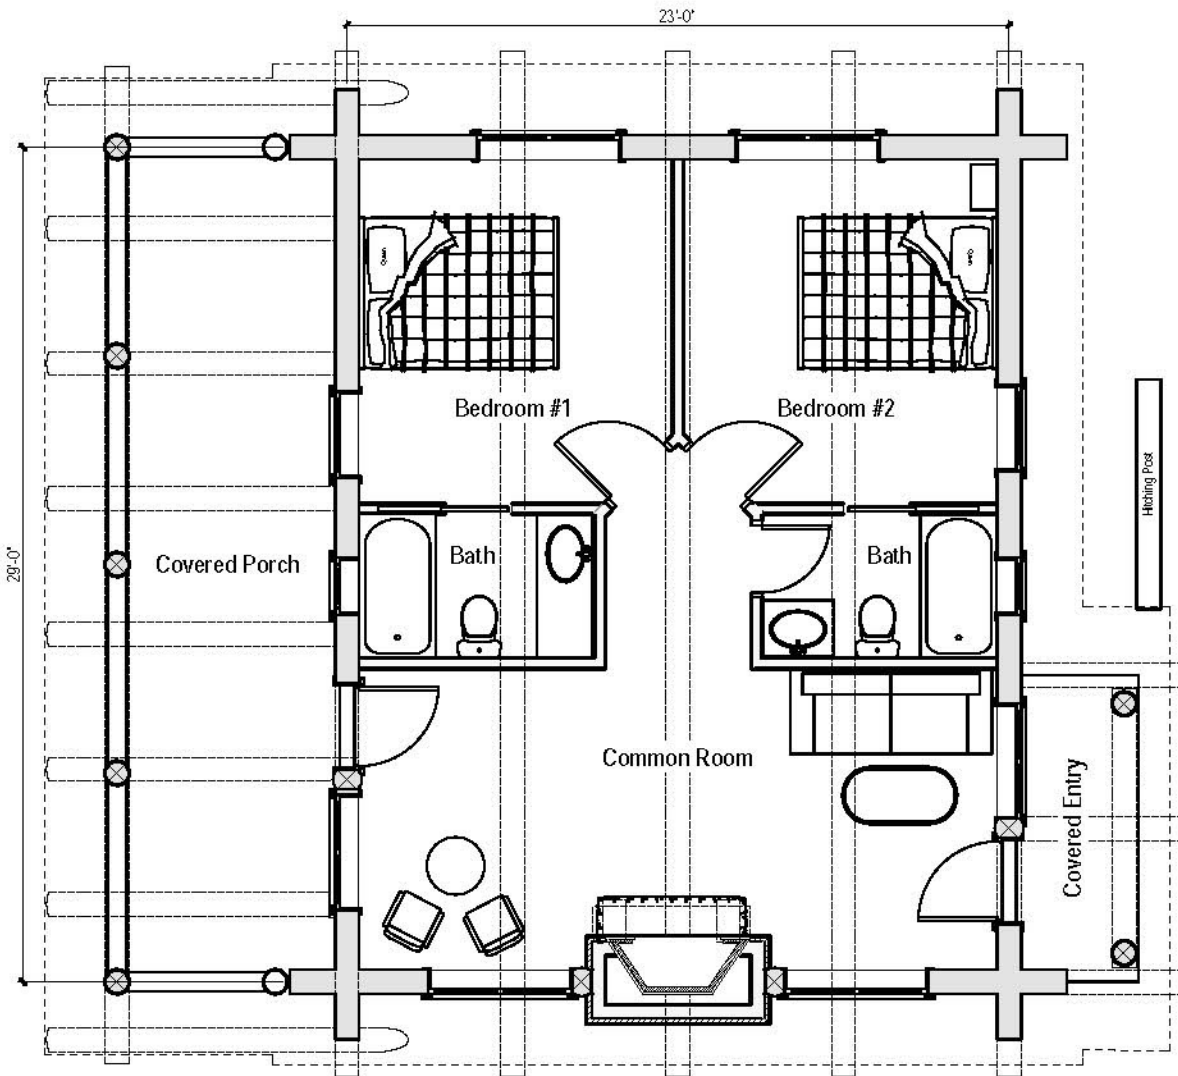

www.

*natural
element homes*
®
.com

The Shasta- A

459 SF One level 1 Room 1bath

Plan by Gravitas, Inc.

Brought to Life by
Natural Element
Homes

866-618-6564

5400-070-000

Main Level ○

www.

*natural
element homes*

.com

The Shasta- B

693 SF One level 2 bedroom 1 bath

Plan by Gravitas, Inc.

Brought to Life by
Natural Element
Homes