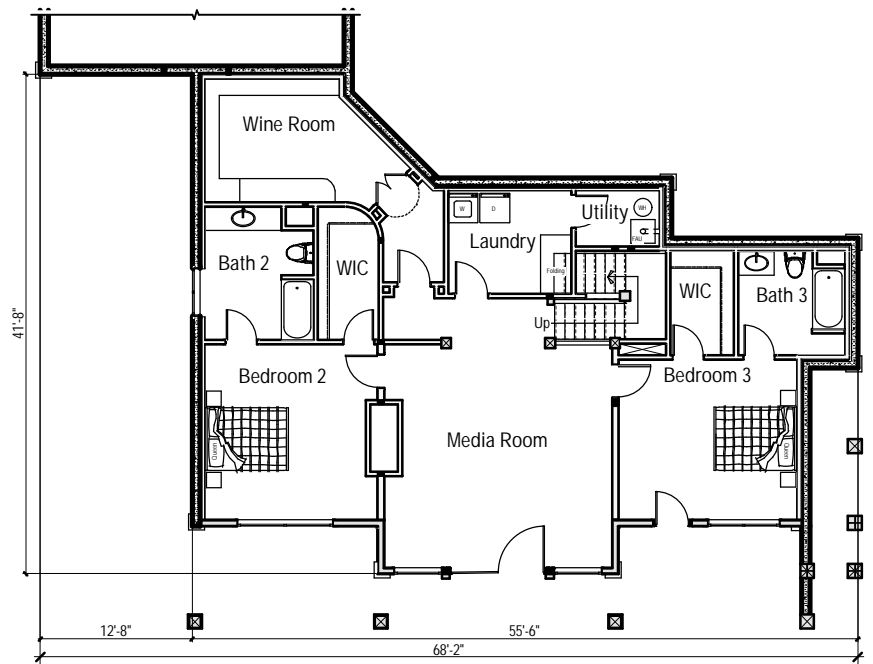

Main Level

Plan by Gravitass, Inc.

www.

*natural
element homes*

.com

The Stillwater

3556 SF Home w/ 1076 Garage Apt.

Brought to Life by
Natural Element
Homes
866-618-6564

Lower Level

Upper Level

www.

*natural
element homes*
®
.com

S
3

The Stillwater

3556 SF Home w/ 1076 SF Guest Apt.

Plan by Gravitas, Inc.