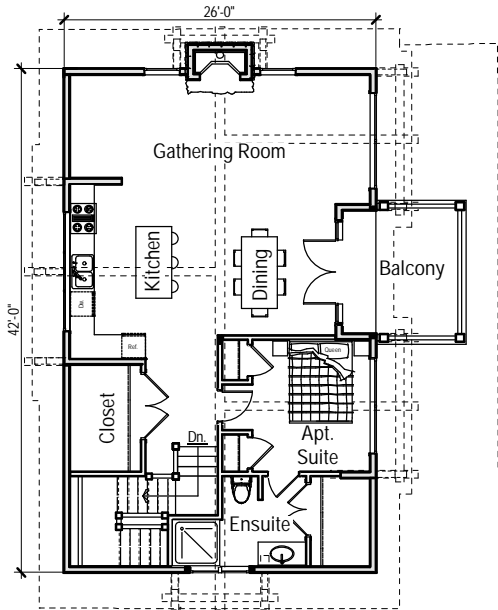

Main Level

Plan by Gravitass, Inc.

www.

*natural
element homes*

.com

The Stillwater

3556 SF Home w/ 1076 Garage Apt.

Brought to Life by
Natural Element
Homes
866-618-6564

Lower Level

Upper Level

www.

*natural
element homes*
®
.com

S
3

The Stillwater

3556 SF Home w/ 1076 SF Guest Apt.

Plan by Gravitas, Inc.