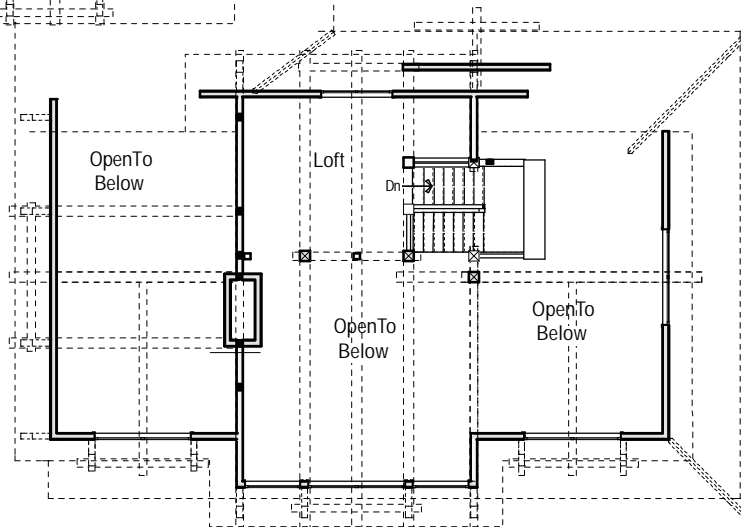

Main Level

Plan by Gravitass, Inc.

www.

*natural
element homes*

.com

The Stillwater

3556 SF Home w/ 1076 Garage Apt.

Brought to Life by
Natural Element
Homes
866-618-6564

Lower Level

Upper Level

www.

*natural
element homes*
®
.com

S
3

The Stillwater

3556 SF Home w/ 1076 SF Guest Apt.

Plan by Gravitas, Inc.