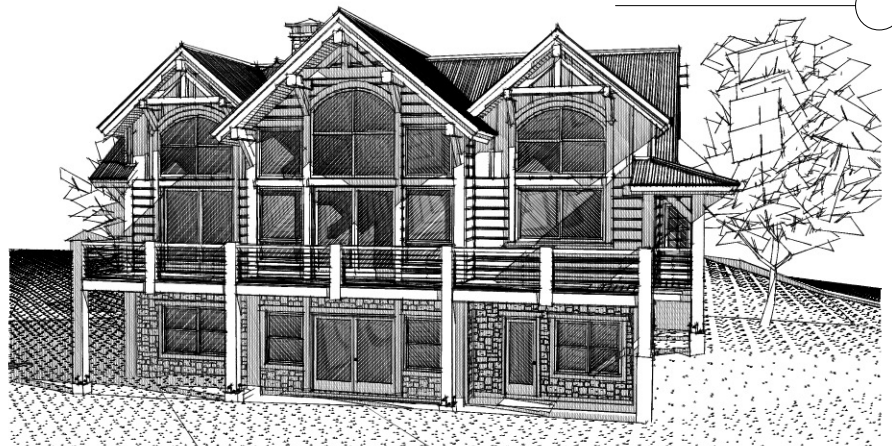

Main Level

Plan by Gravitass, Inc.

www.

*natural
element homes*

.com

The Stillwater

3556 SF Home w/ 1076 Garage Apt.

Brought to Life by
Natural Element
Homes
866-618-6564

Lower Level

Upper Level

www.

*natural
element homes*
®
.com

S
3

The Stillwater

3556 SF Home w/ 1076 SF Guest Apt.

Plan by Gravitas, Inc.