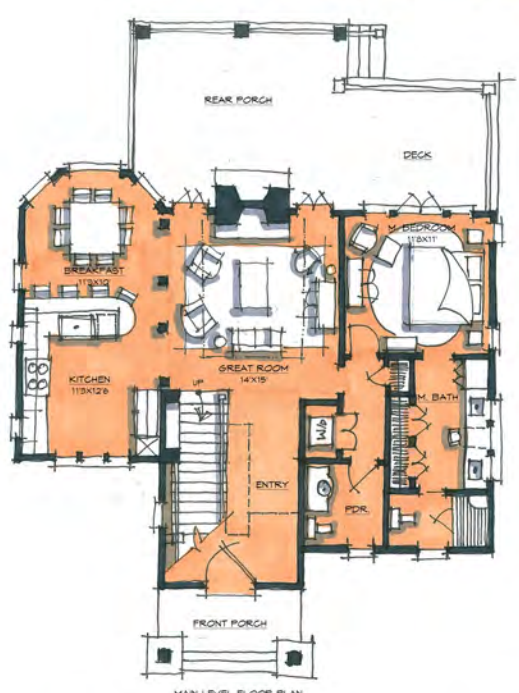

THE PRICKLY PEAR

Main Level 1031 sq. ft.
Upper Level 510 sq. ft.

SFD SHAWN FISHER DESIGN

114 County Road 577 <> Englewood, Tennessee <> 1-866-618-6564 <> www.NaturalElementHomes.com