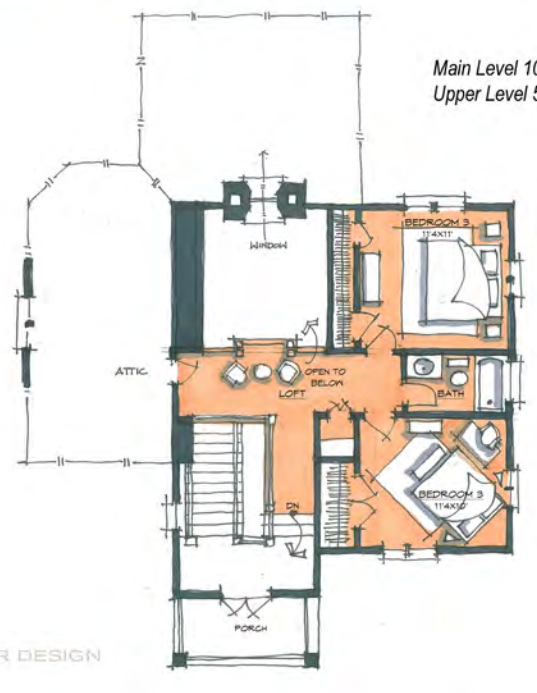

THE PRICKLY PEAR

Main Level 1031 sq. ft.
Upper Level 510 sq. ft.

SFD SHAWN FISHER DESIGN

114 County Road 577 <> Englewood, Tennessee <> 1-866-618-6564 <> www.NaturalElementHomes.com