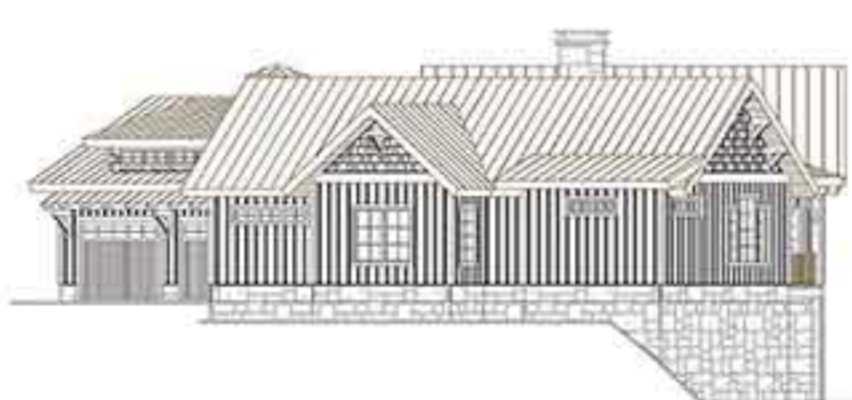

The Cotton Ranch

natural element homes

Timber Frame EZ

1-800-970-2224

Plan Info:

Bedrooms 4
 Baths 3
 Half Baths 1

Square Footage:

Heated:
 2661 First Floor
 1581 Lower Floor

Unheated:
 1179 Porches/Decks
 1632 Garage/Apt.

Total: 7,053

FRONT

RIGHT

REAR

LEFT

Plan customization is included with your home plan purchase. Why not make it PERFECT?

natural element homes