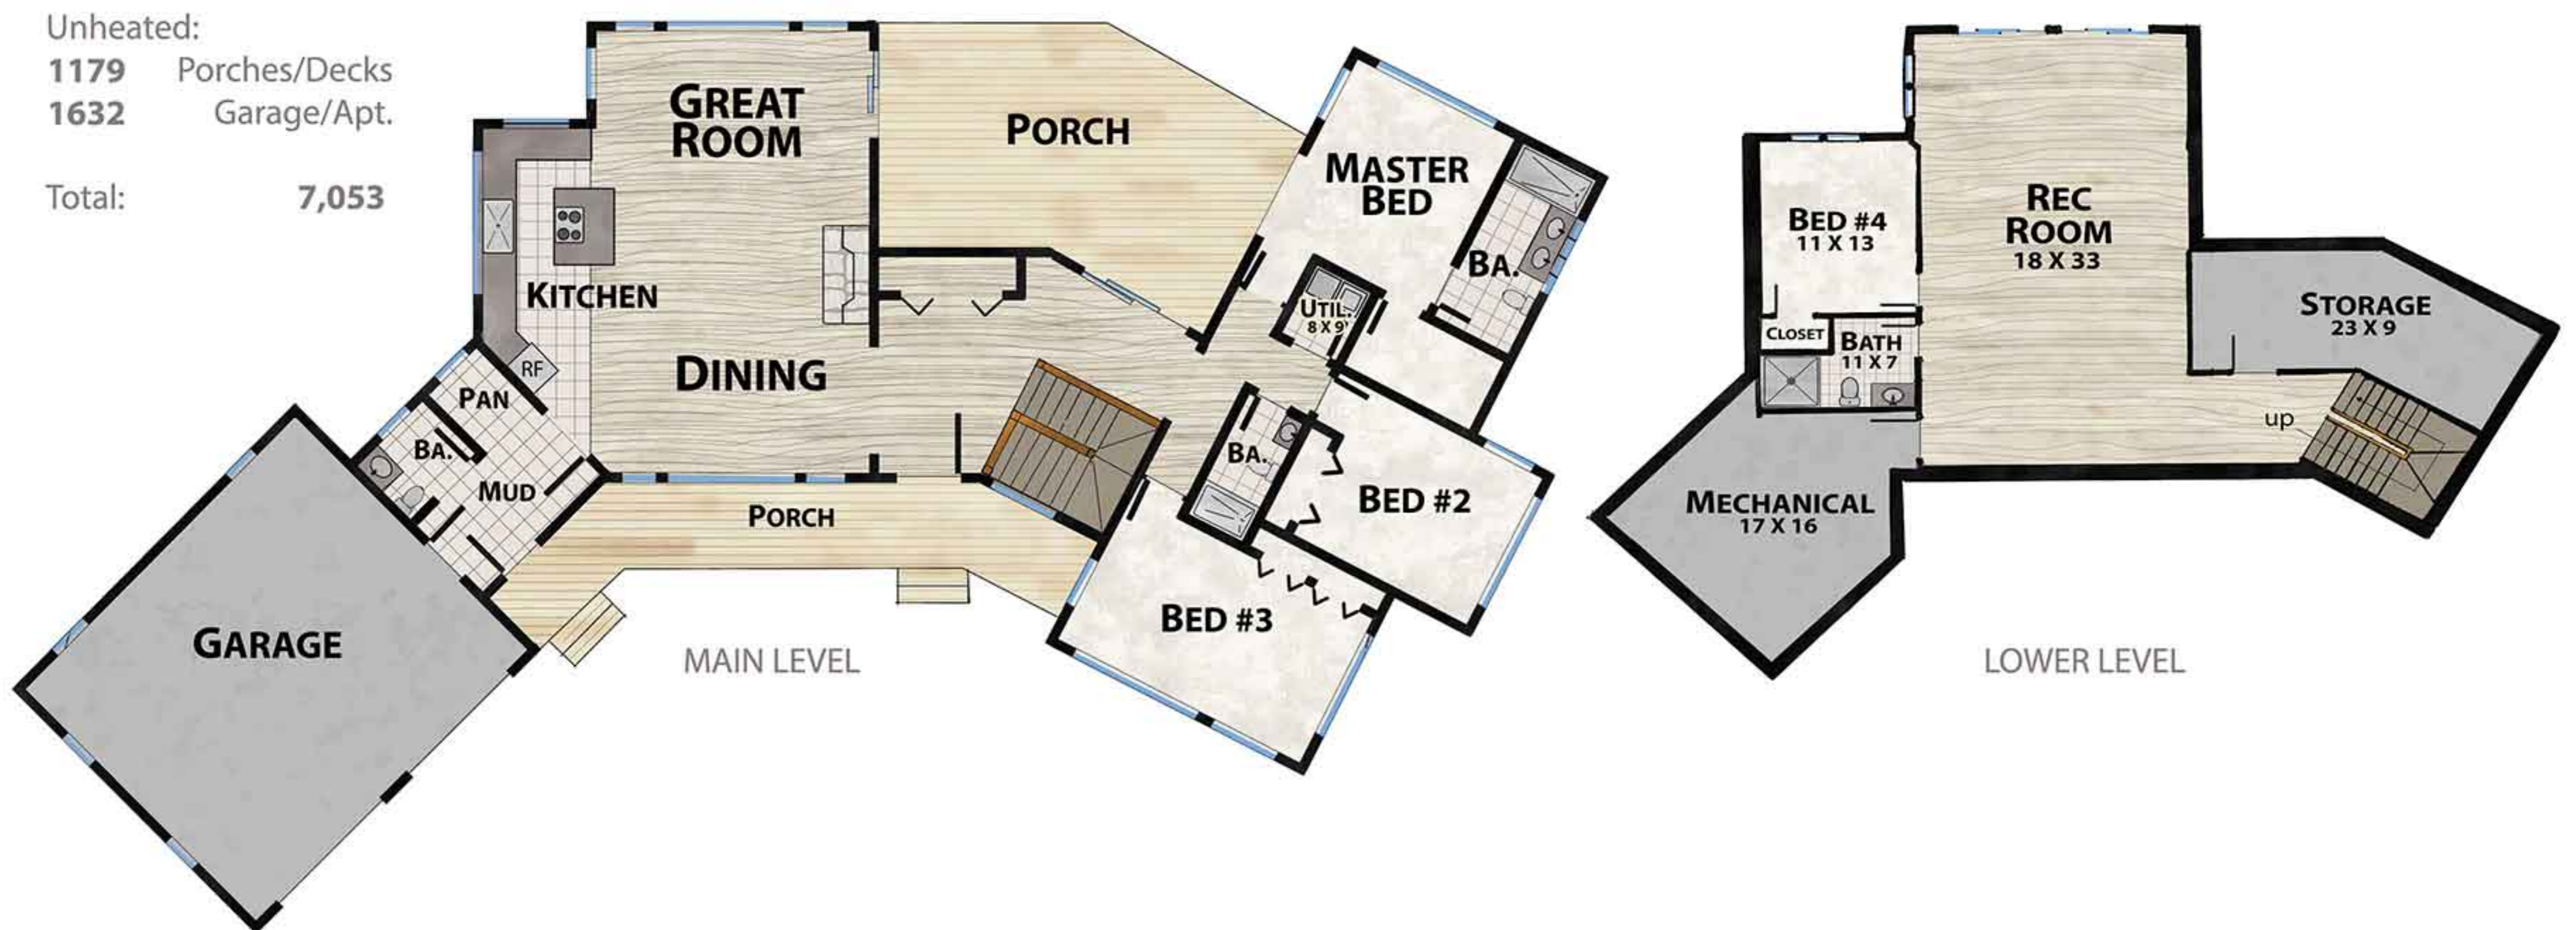

The Cotton Ranch

natural element homes

Timber Frame EZ

1-800-970-2224

Plan Info:

Bedrooms 4
 Baths 3
 Half Baths 1

Square Footage:

Heated:
 2661 First Floor
 1581 Lower Floor

Unheated:
 1179 Porches/Decks
 1632 Garage/Apt.

Total: 7,053

FRONT

RIGHT

REAR

LEFT

Plan customization is included with your home plan purchase. Why not make it PERFECT?

natural element homes