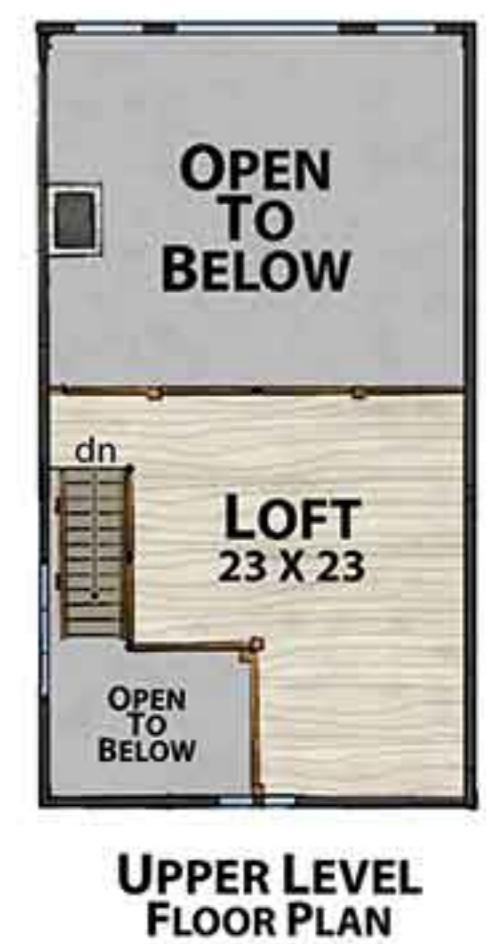

The Red Clay Retreat

natural element homes

Timber Frame EZ

1-800-970-2224

Plan Info:

Bedrooms	5
Baths	4
Half Baths	1

Square Footage:

Heated:		Unheated:	
3,517	First Floor	1,715	Porches/Decks
2,622	Lower Floor	917	Garage
409	Loft	895	Unfinished S/F

Total: 6,548

FRONT

REAR

LEFT

RIGHT

Plan customization is included with your home plan purchase. Why not make it PERFECT?

natural element homes

Copyrighted Home Plan: this home plan and images are protected by United States and international copyright Law and may not be duplicated, reproduced, modified, and/or distributed, in whole or in part, without the express written consent of Natural Element Homes.