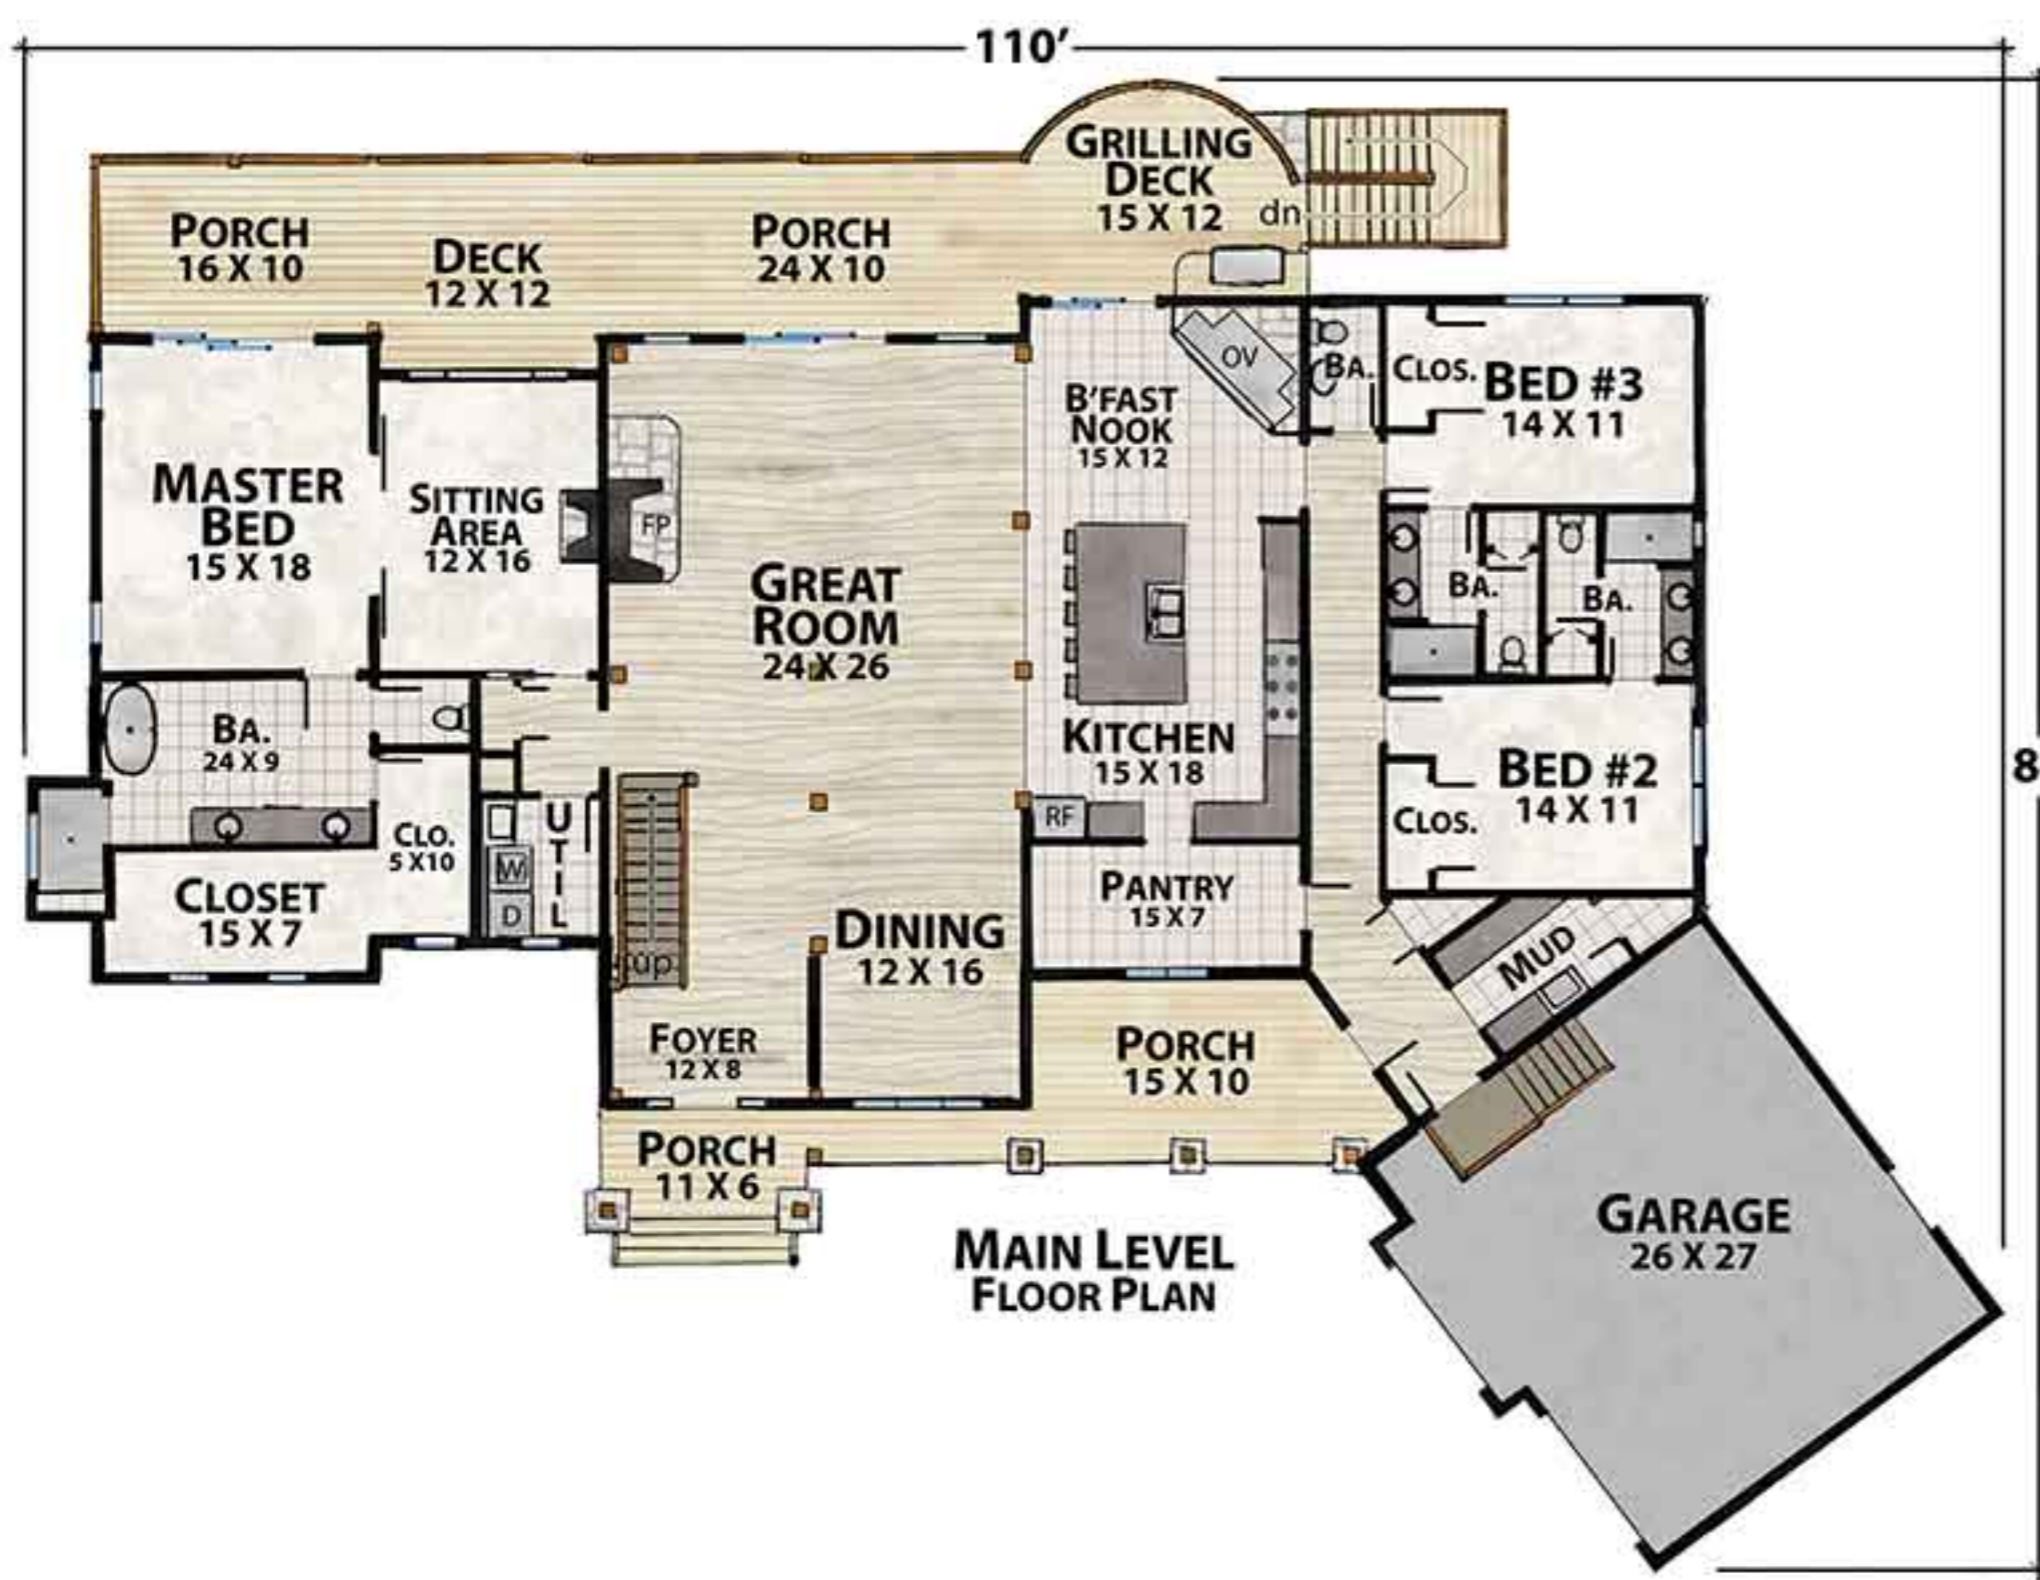

The Red Clay Retreat

natural element homes

Timber Frame EZ

1-800-970-2224

Plan Info:

Bedrooms	5
Baths	4
Half Baths	1

Square Footage:

Heated:		Unheated:	
3,517	First Floor	1,715	Porches/Decks
2,622	Lower Floor	917	Garage
409	Loft	895	Unfinished S/F

Total: 6,548

FRONT

REAR

LEFT

RIGHT

Plan customization is included with your home plan purchase. Why not make it PERFECT?

natural element homes

Copyrighted Home Plan: this home plan and images are protected by United States and international copyright Law and may not be duplicated, reproduced, modified, and/or distributed, in whole or in part, without the express written consent of Natural Element Homes.