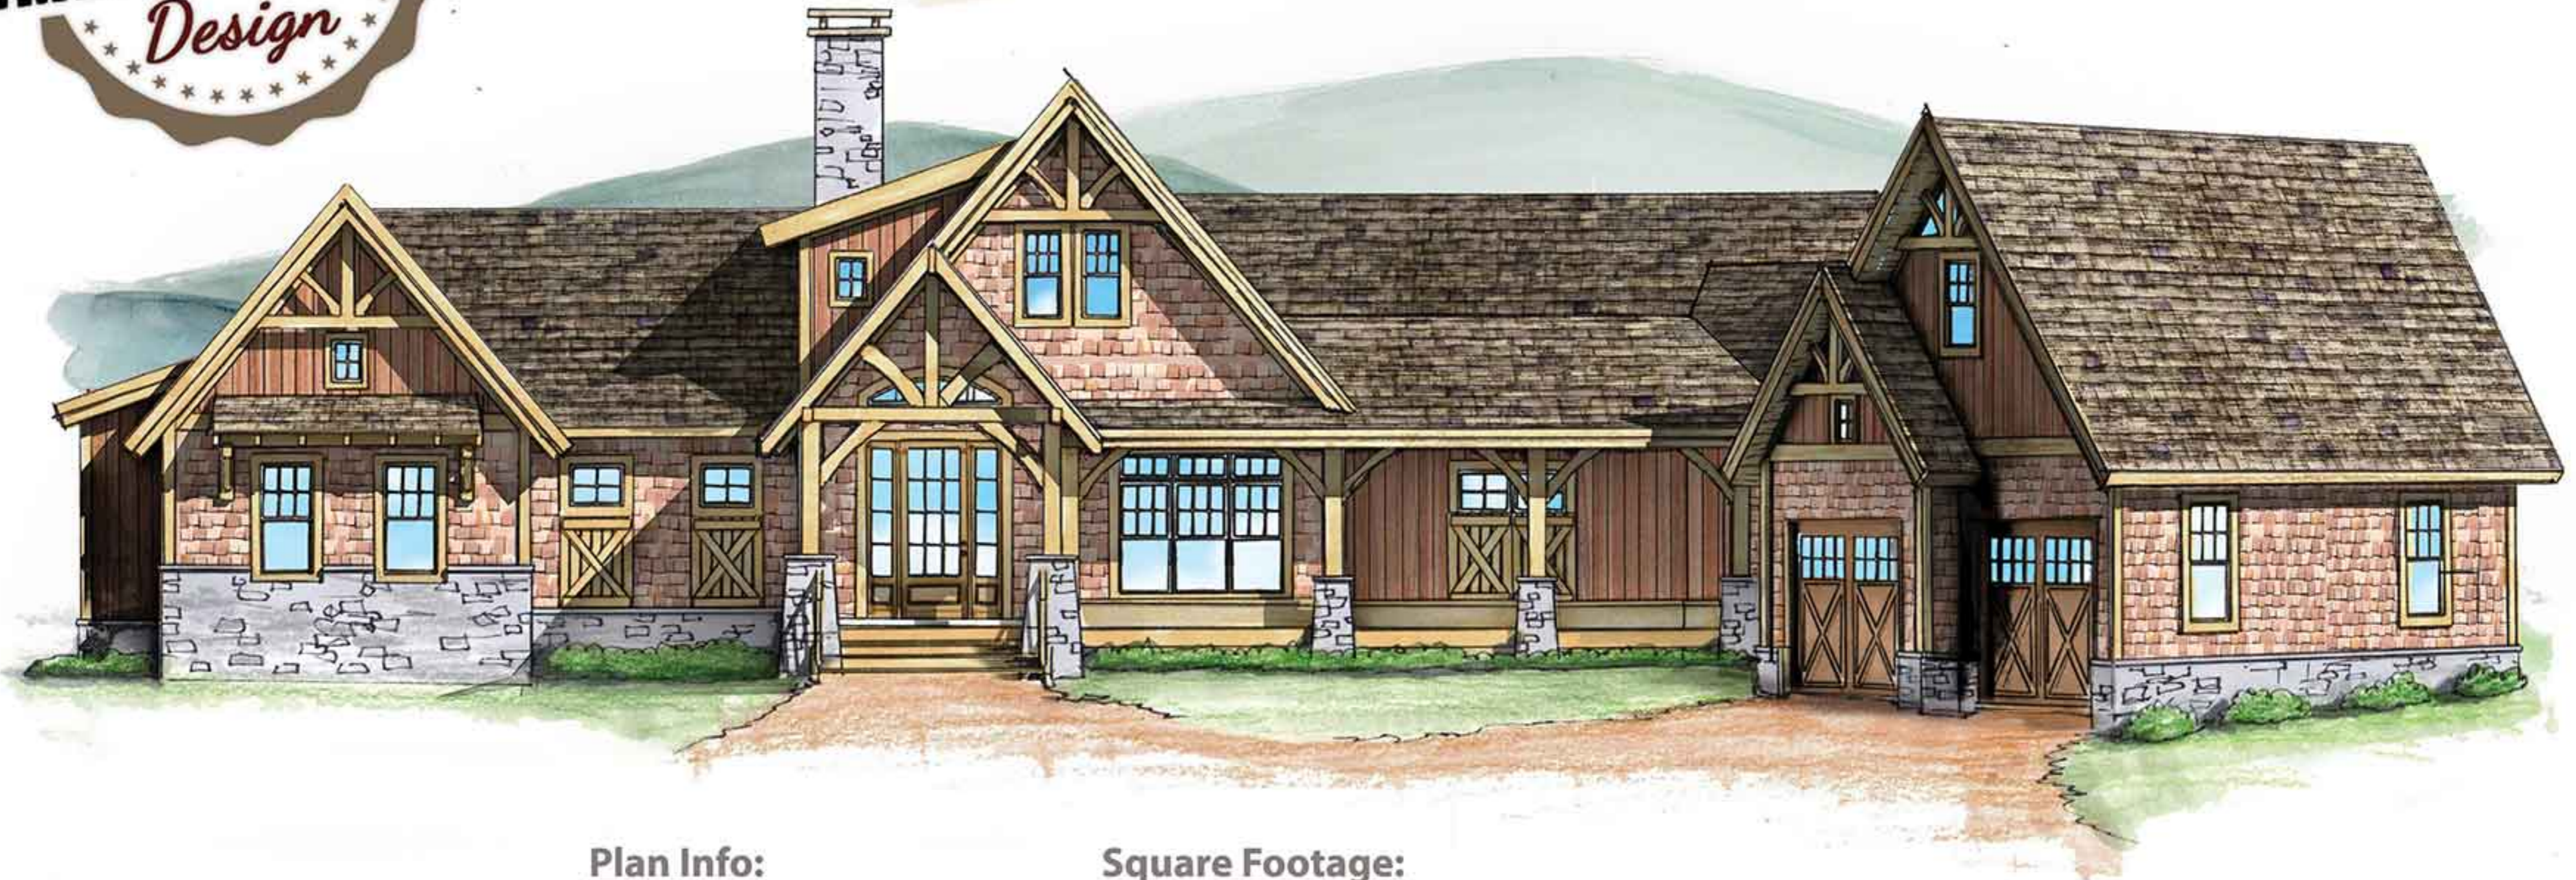

The Red Clay Retreat

natural element homes

Timber Frame EZ

1-800-970-2224

Plan Info:

Bedrooms	5
Baths	4
Half Baths	1

Square Footage:

Heated:		Unheated:	
3,517	First Floor	1,715	Porches/Decks
2,622	Lower Floor	917	Garage
409	Loft	895	Unfinished S/F

Total: 6,548

FRONT

REAR

LEFT

RIGHT

Plan customization is included with your home plan purchase. Why not make it PERFECT?

natural element homes

Copyrighted Home Plan: this home plan and images are protected by United States and international copyright Law and may not be duplicated, reproduced, modified, and/or distributed, in whole or in part, without the express written consent of Natural Element Homes.