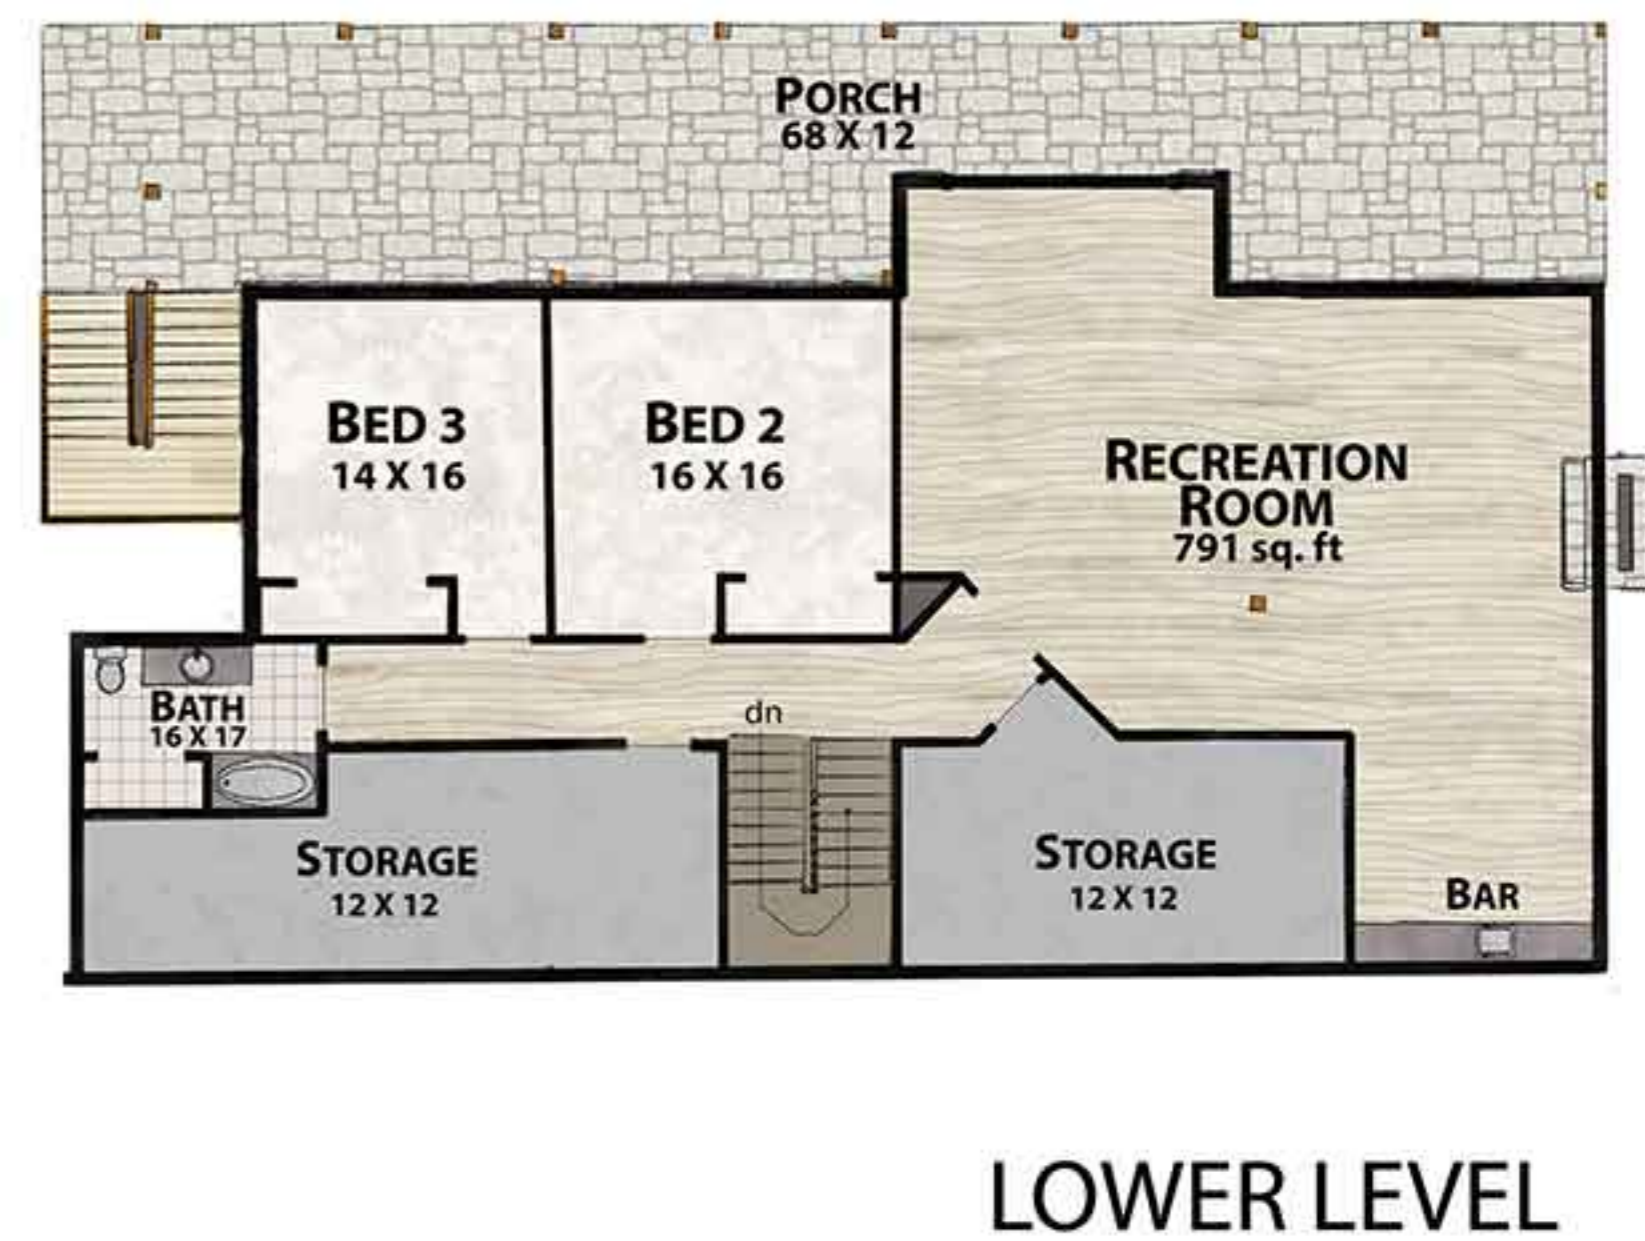

the Shag Bark Lodge

natural element homes

Timber Frame EZ

1-800-970-2224

Main Level - 2,292 Square Feet Lower Level - 1,688 Square Feet 5,856 Total Square Feet
 3 Bedrooms - 2 1/2 Baths 894 Square Feet Outdoor Living 432 Square Feet Carport 573 Square Feet Unfinished