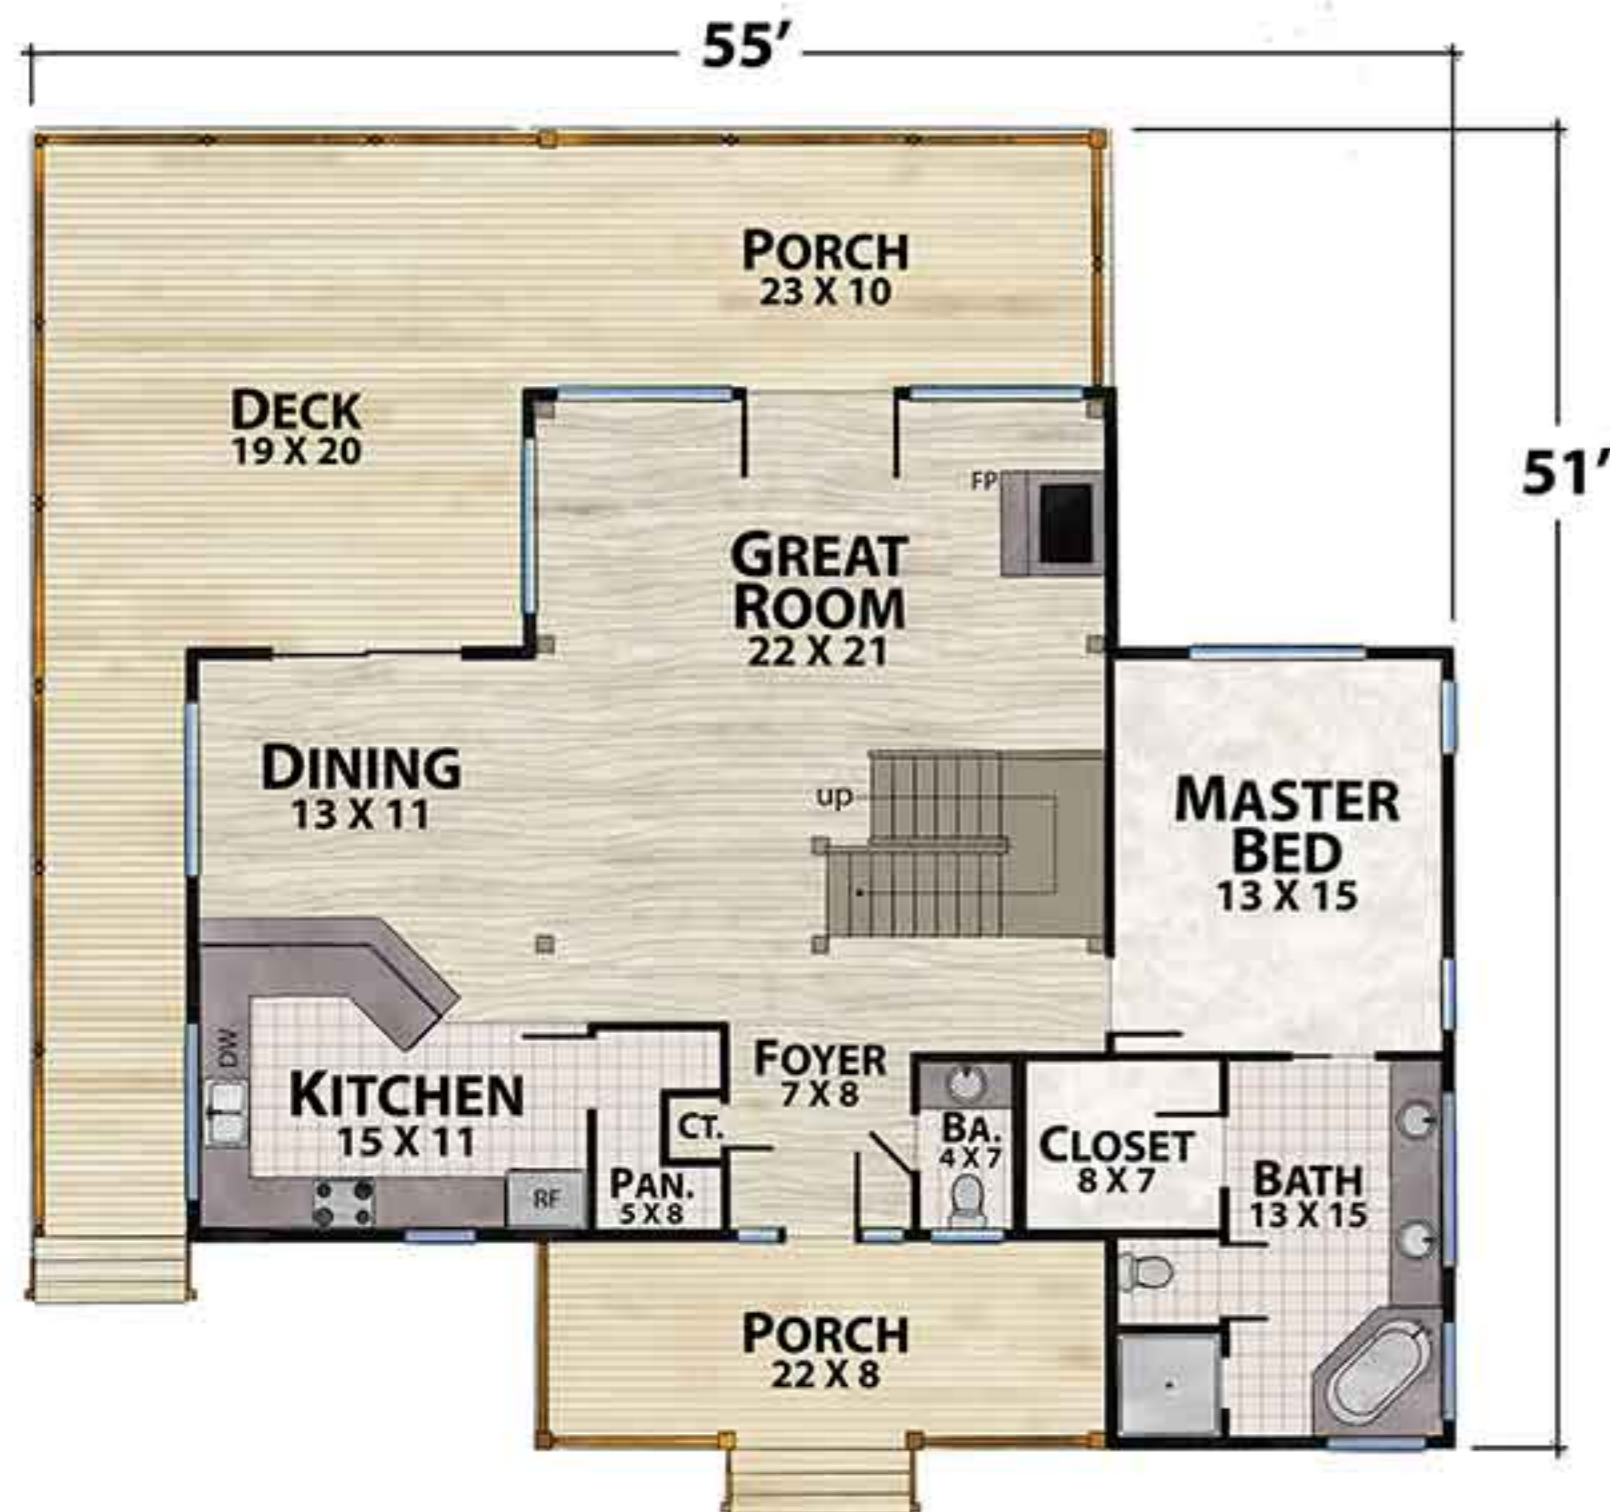

# The Broken Moon Lodge

*natural element homes*

Timber Frame EZ

1-800-970-2224

**Plan Info:**

Bedrooms 3  
Baths 3  
Half Baths 2

**Square Footage:**

Heated:  
1,454 First Floor  
875 Upper Floor  
1,454 Lower Floor  
Unheated:  
923 Porches/Decks  
Total: 4,706

MAIN LEVEL

LOWER LEVEL

UPPER LEVEL

FRONT

RIGHT

REAR

LEFT

Plan customization is included with your home plan purchase. Why not make it PERFECT?