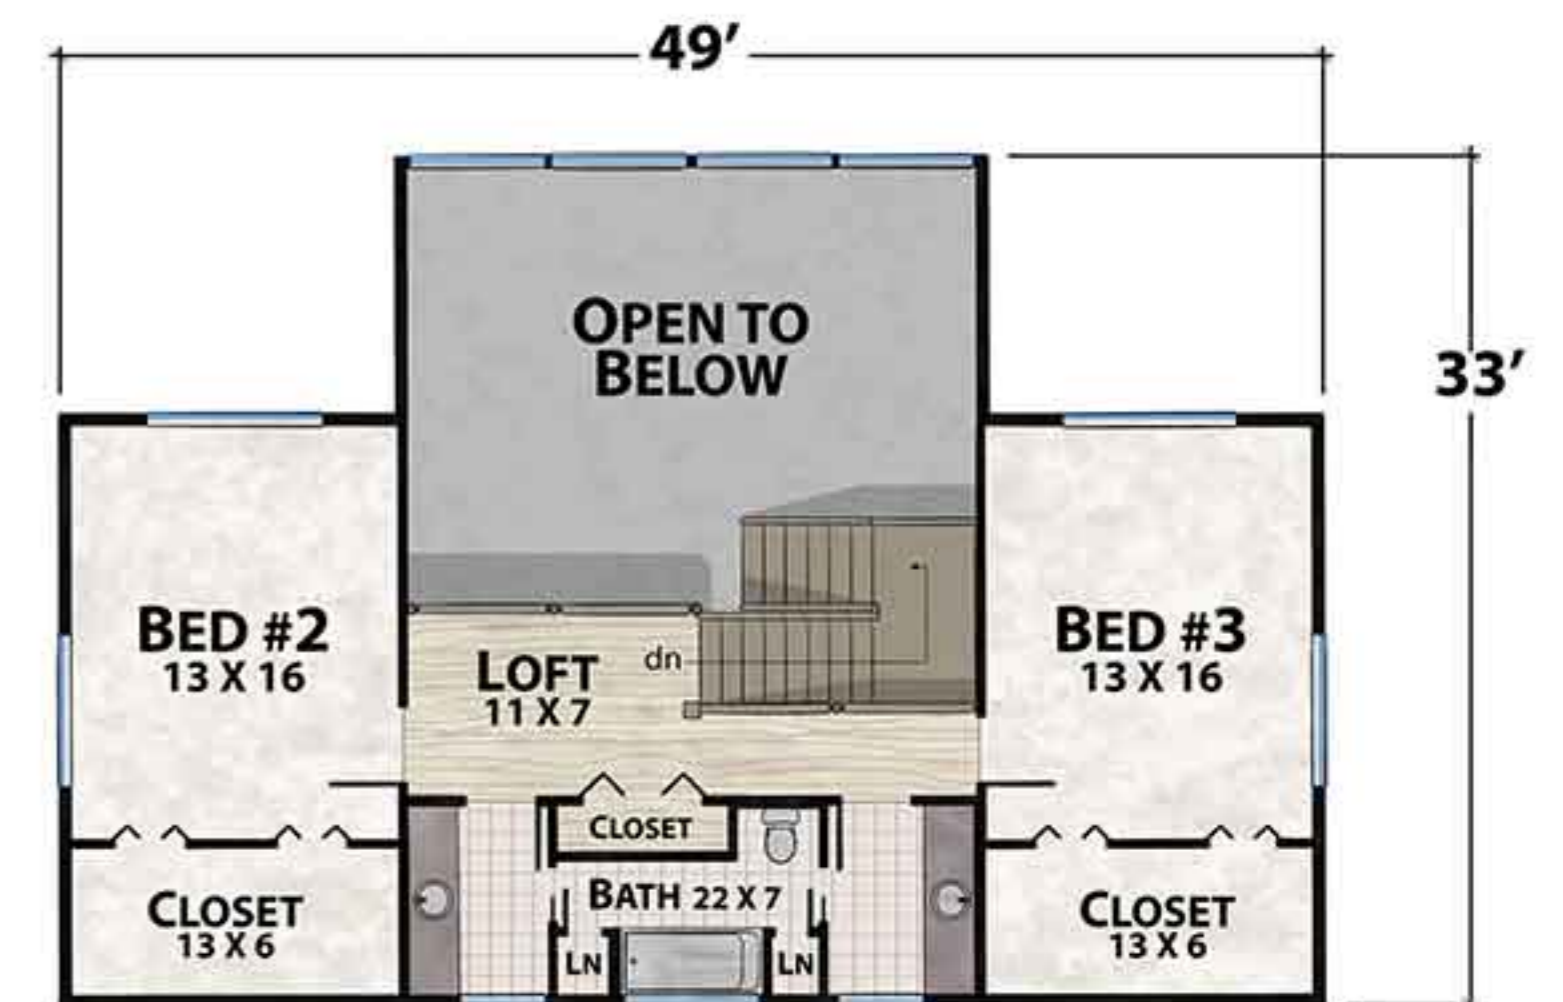

# The Broken Moon Lodge

*natural element homes*

Timber Frame EZ

1-800-970-2224

**Plan Info:**

Bedrooms 3  
Baths 3  
Half Baths 2

**Square Footage:**

Heated:  
1,454 First Floor  
875 Upper Floor  
1,454 Lower Floor  
Unheated:  
923 Porches/Decks  
Total: 4,706

MAIN LEVEL

LOWER LEVEL

UPPER LEVEL

FRONT

RIGHT

REAR

LEFT

Plan customization is included with your home plan purchase. Why not make it PERFECT?