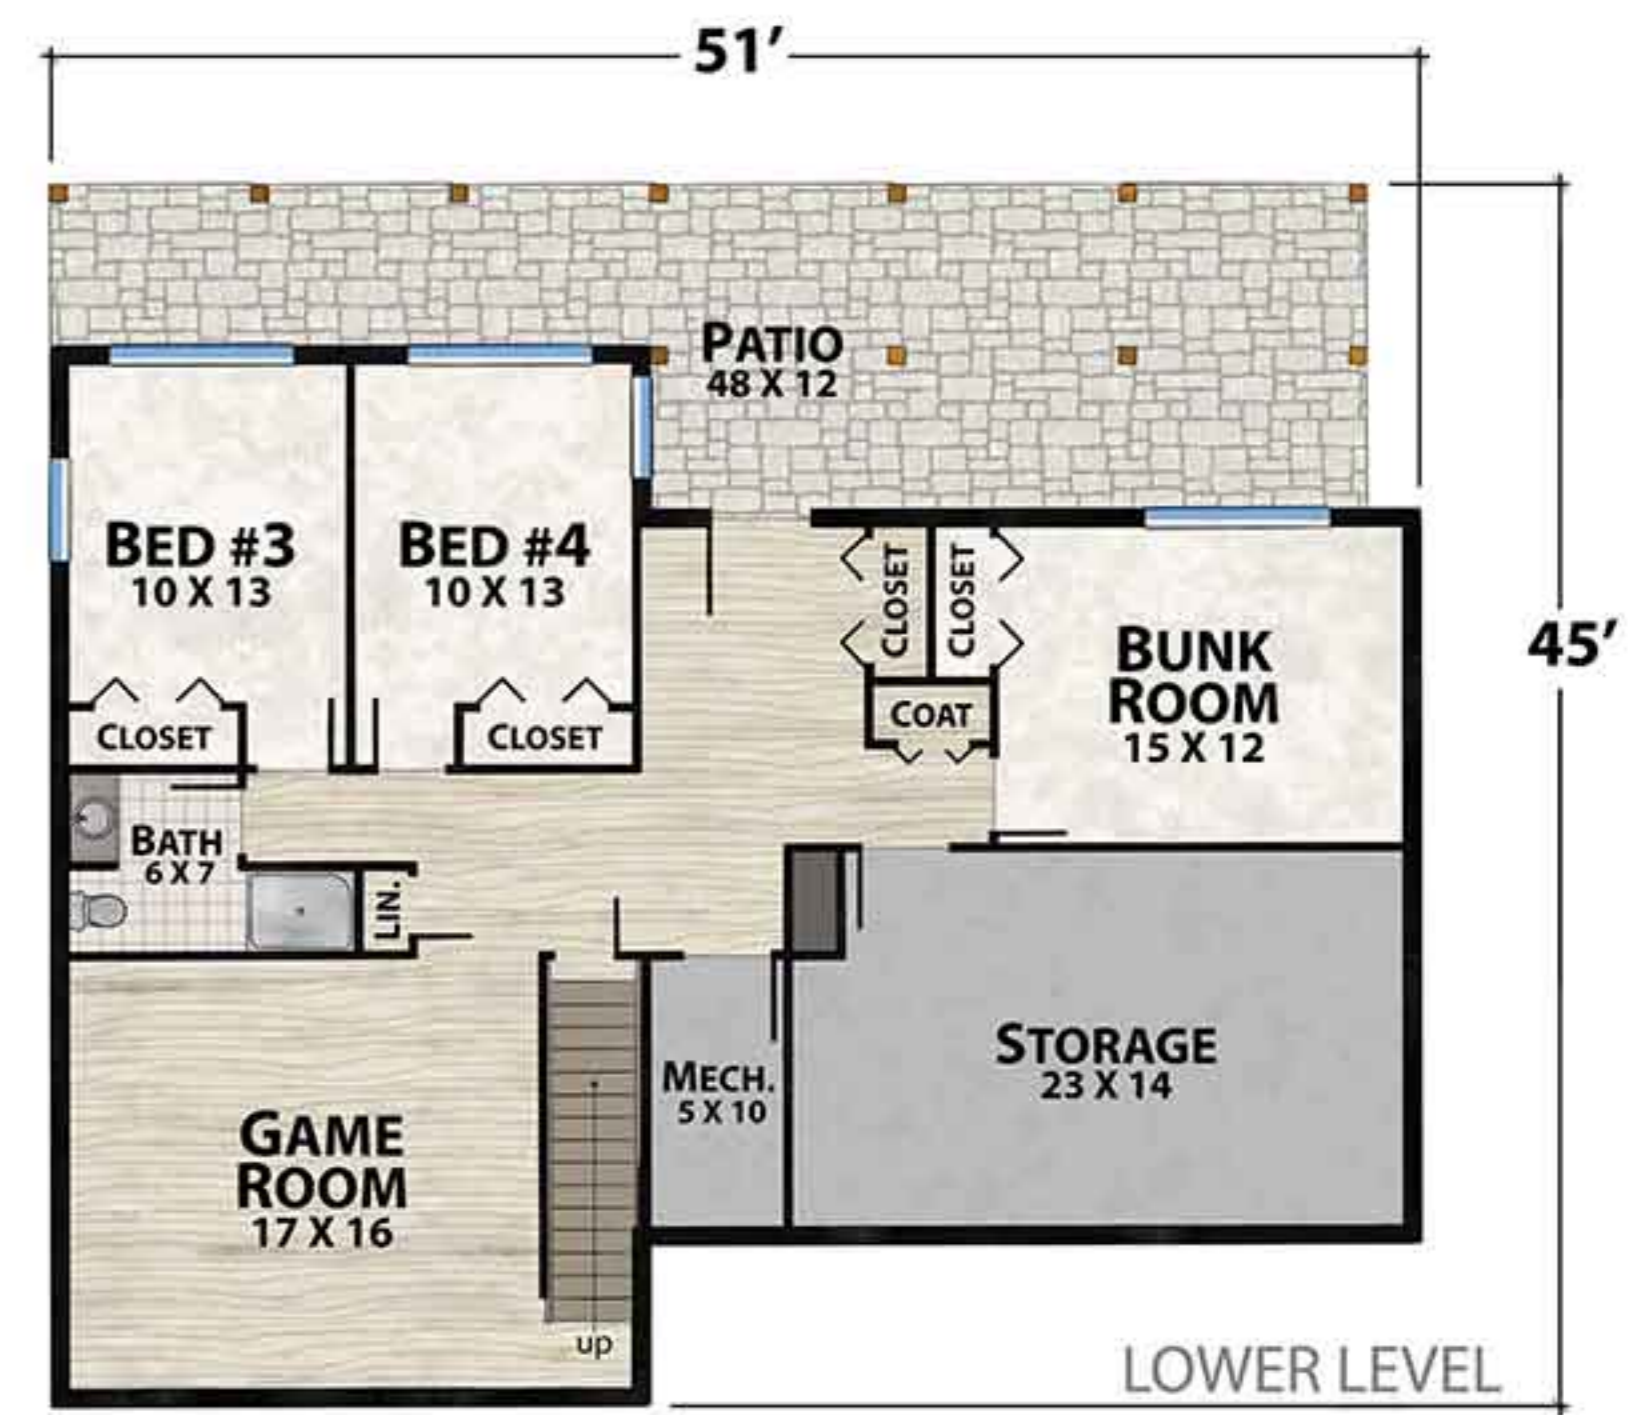

# The Rock Candy Cottage

natural element homes

Timber Frame EZ

1-800-970-2224

**Plan Info:**

Bedrooms	4
Baths	3

**Square Footage:**

Heated:	
1656	First Floor
1656	Lower Floor
Unheated:	
1302	Porches/Decks
<b>Total:</b>	<b>4,614</b>