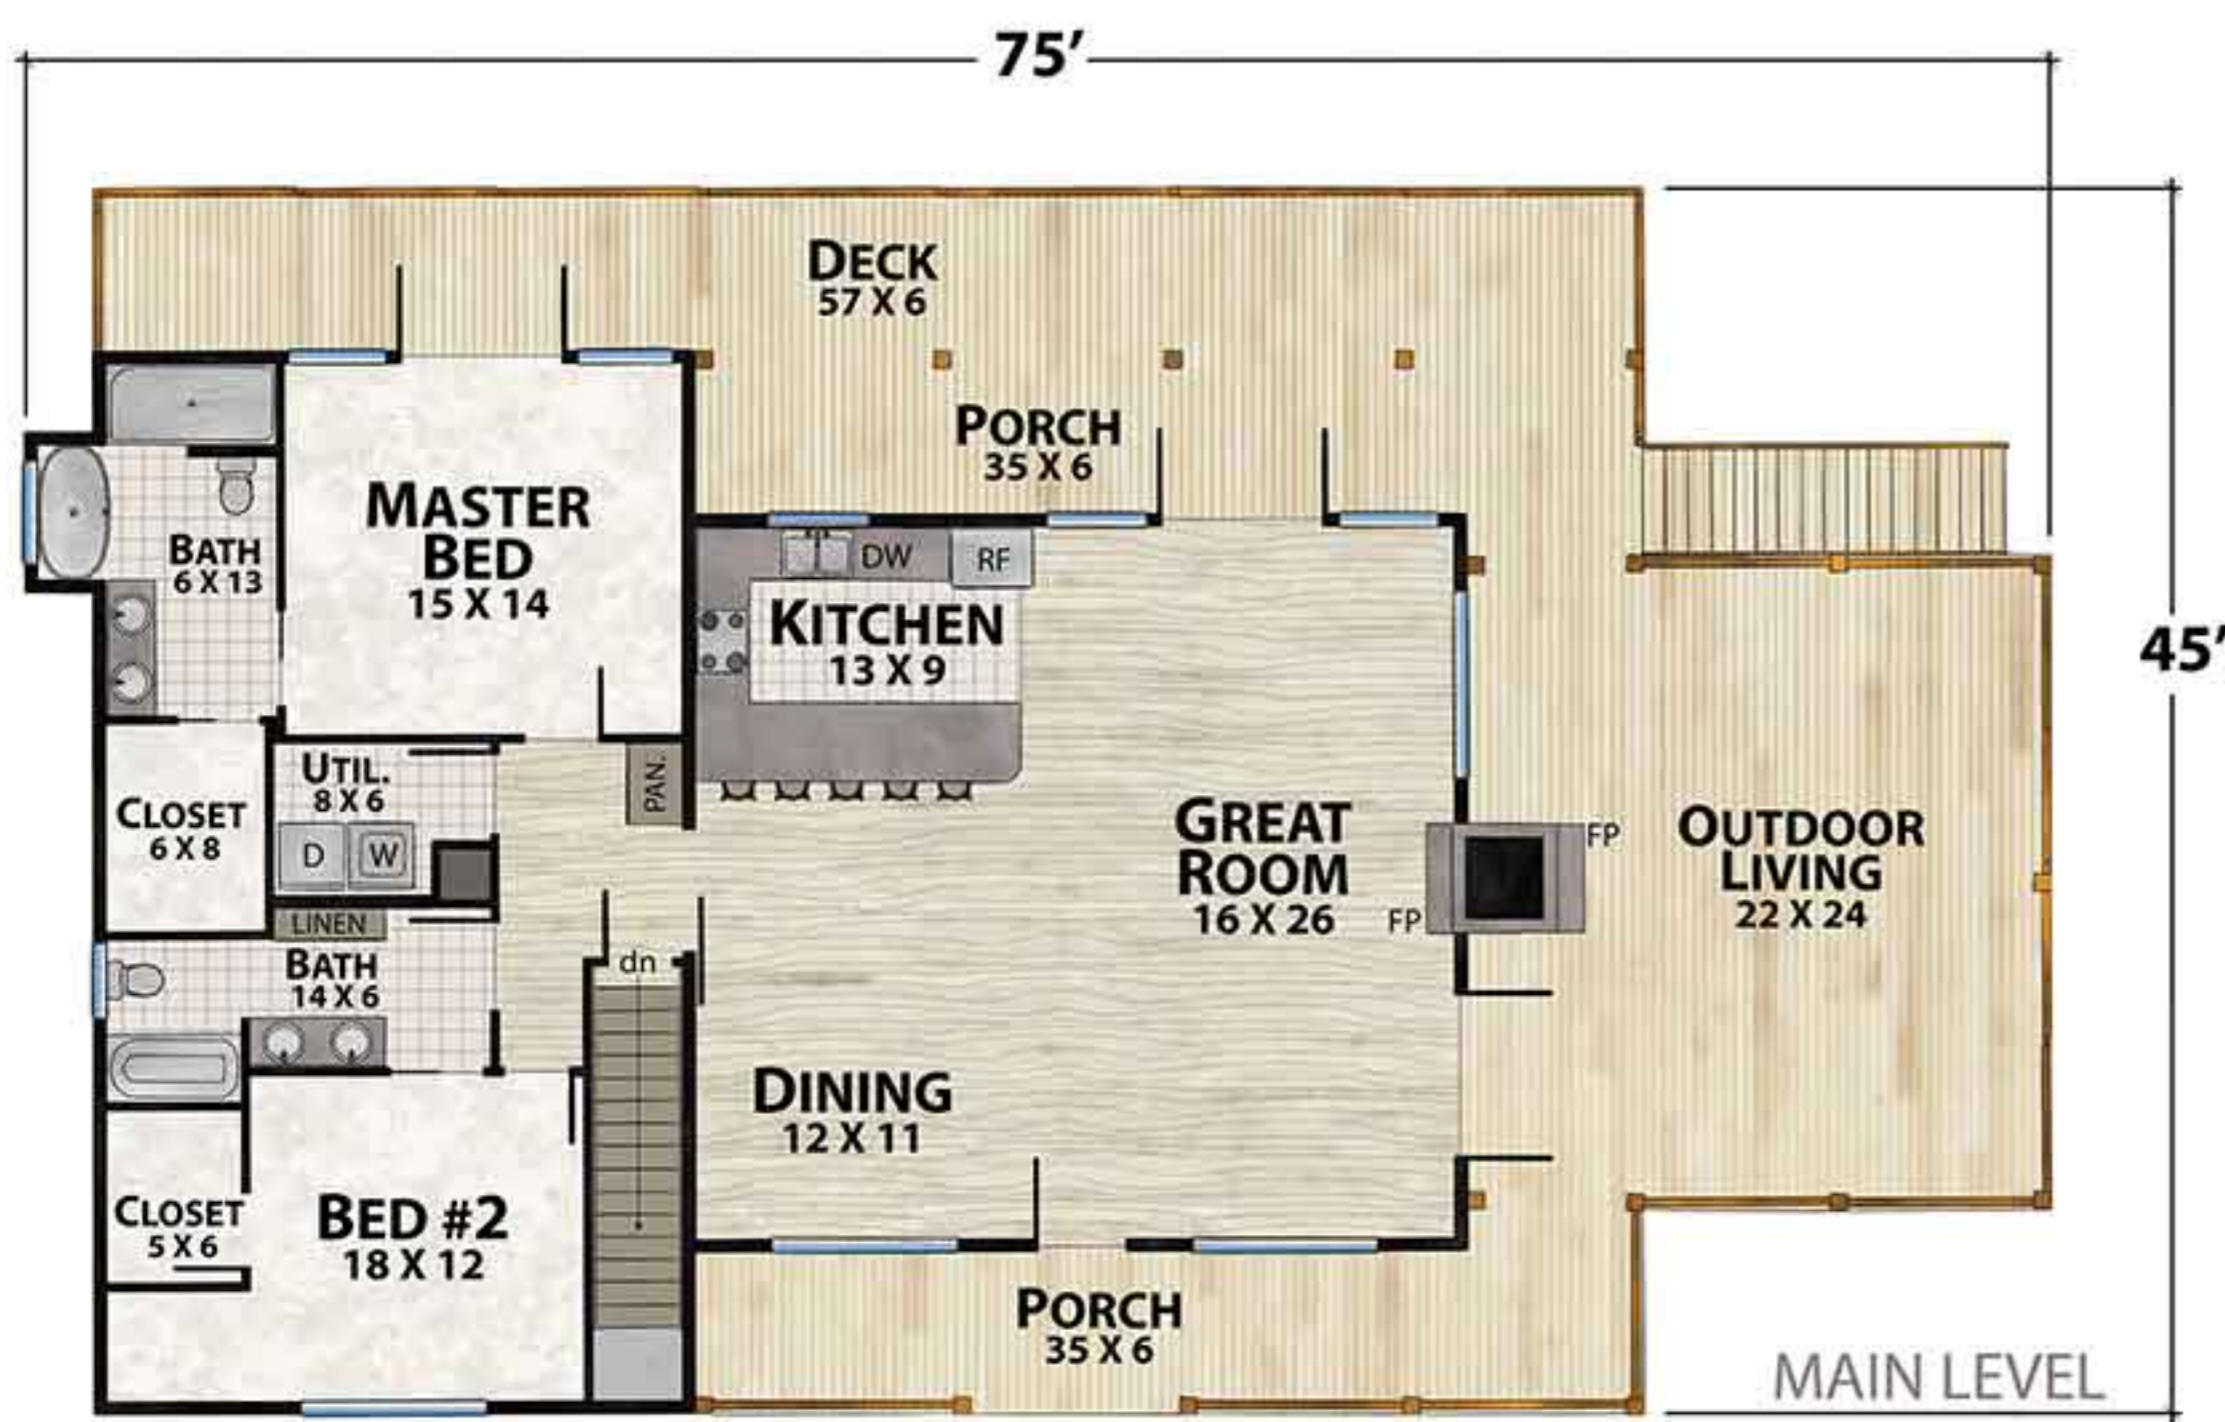

# The Rock Candy Cottage

natural element homes

Timber Frame EZ

1-800-970-2224

**Plan Info:**

Bedrooms	4
Baths	3

**Square Footage:**

Heated:	
1656	First Floor
1656	Lower Floor
Unheated:	
1302	Porches/Decks
<b>Total:</b>	<b>4,614</b>

FRONT

RIGHT

REAR

LEFT

Plan customization is included with your home plan purchase. Why not make it PERFECT?

natural element homes

Copyrighted Home Plan: this home plan and images are protected by United States and international copyright Law and may not be duplicated, reproduced, modified, and/or distributed, in whole or in part, without the express written consent of Natural Element Homes.