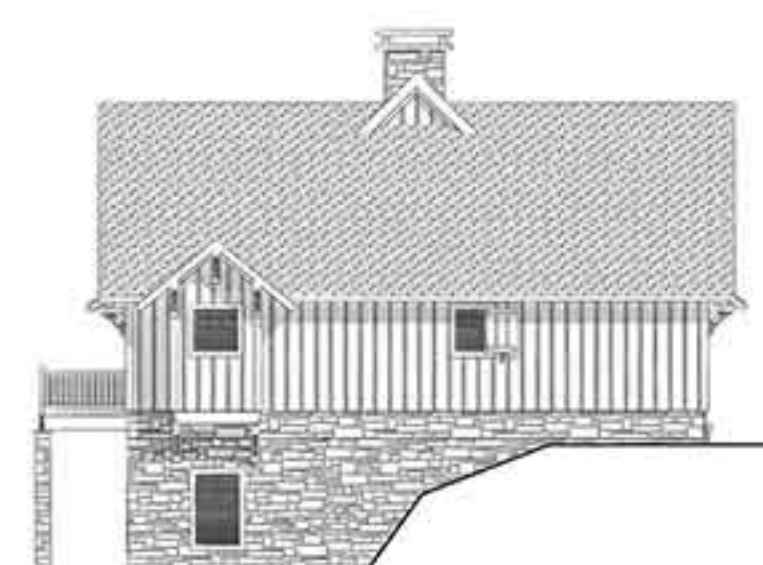

# The Rock Candy Cottage

natural element homes

Timber Frame EZ

1-800-970-2224

**Plan Info:**

Bedrooms	4
Baths	3

**Square Footage:**

Heated:	
1656	First Floor
1656	Lower Floor
Unheated:	
1302	Porches/Decks
<b>Total:</b>	<b>4,614</b>

FRONT

RIGHT

REAR

LEFT

Plan customization is included with your home plan purchase. Why not make it PERFECT?

natural element homes

Copyrighted Home Plan: this home plan and images are protected by United States and international copyright Law and may not be duplicated, reproduced, modified, and/or distributed, in whole or in part, without the express written consent of Natural Element Homes.