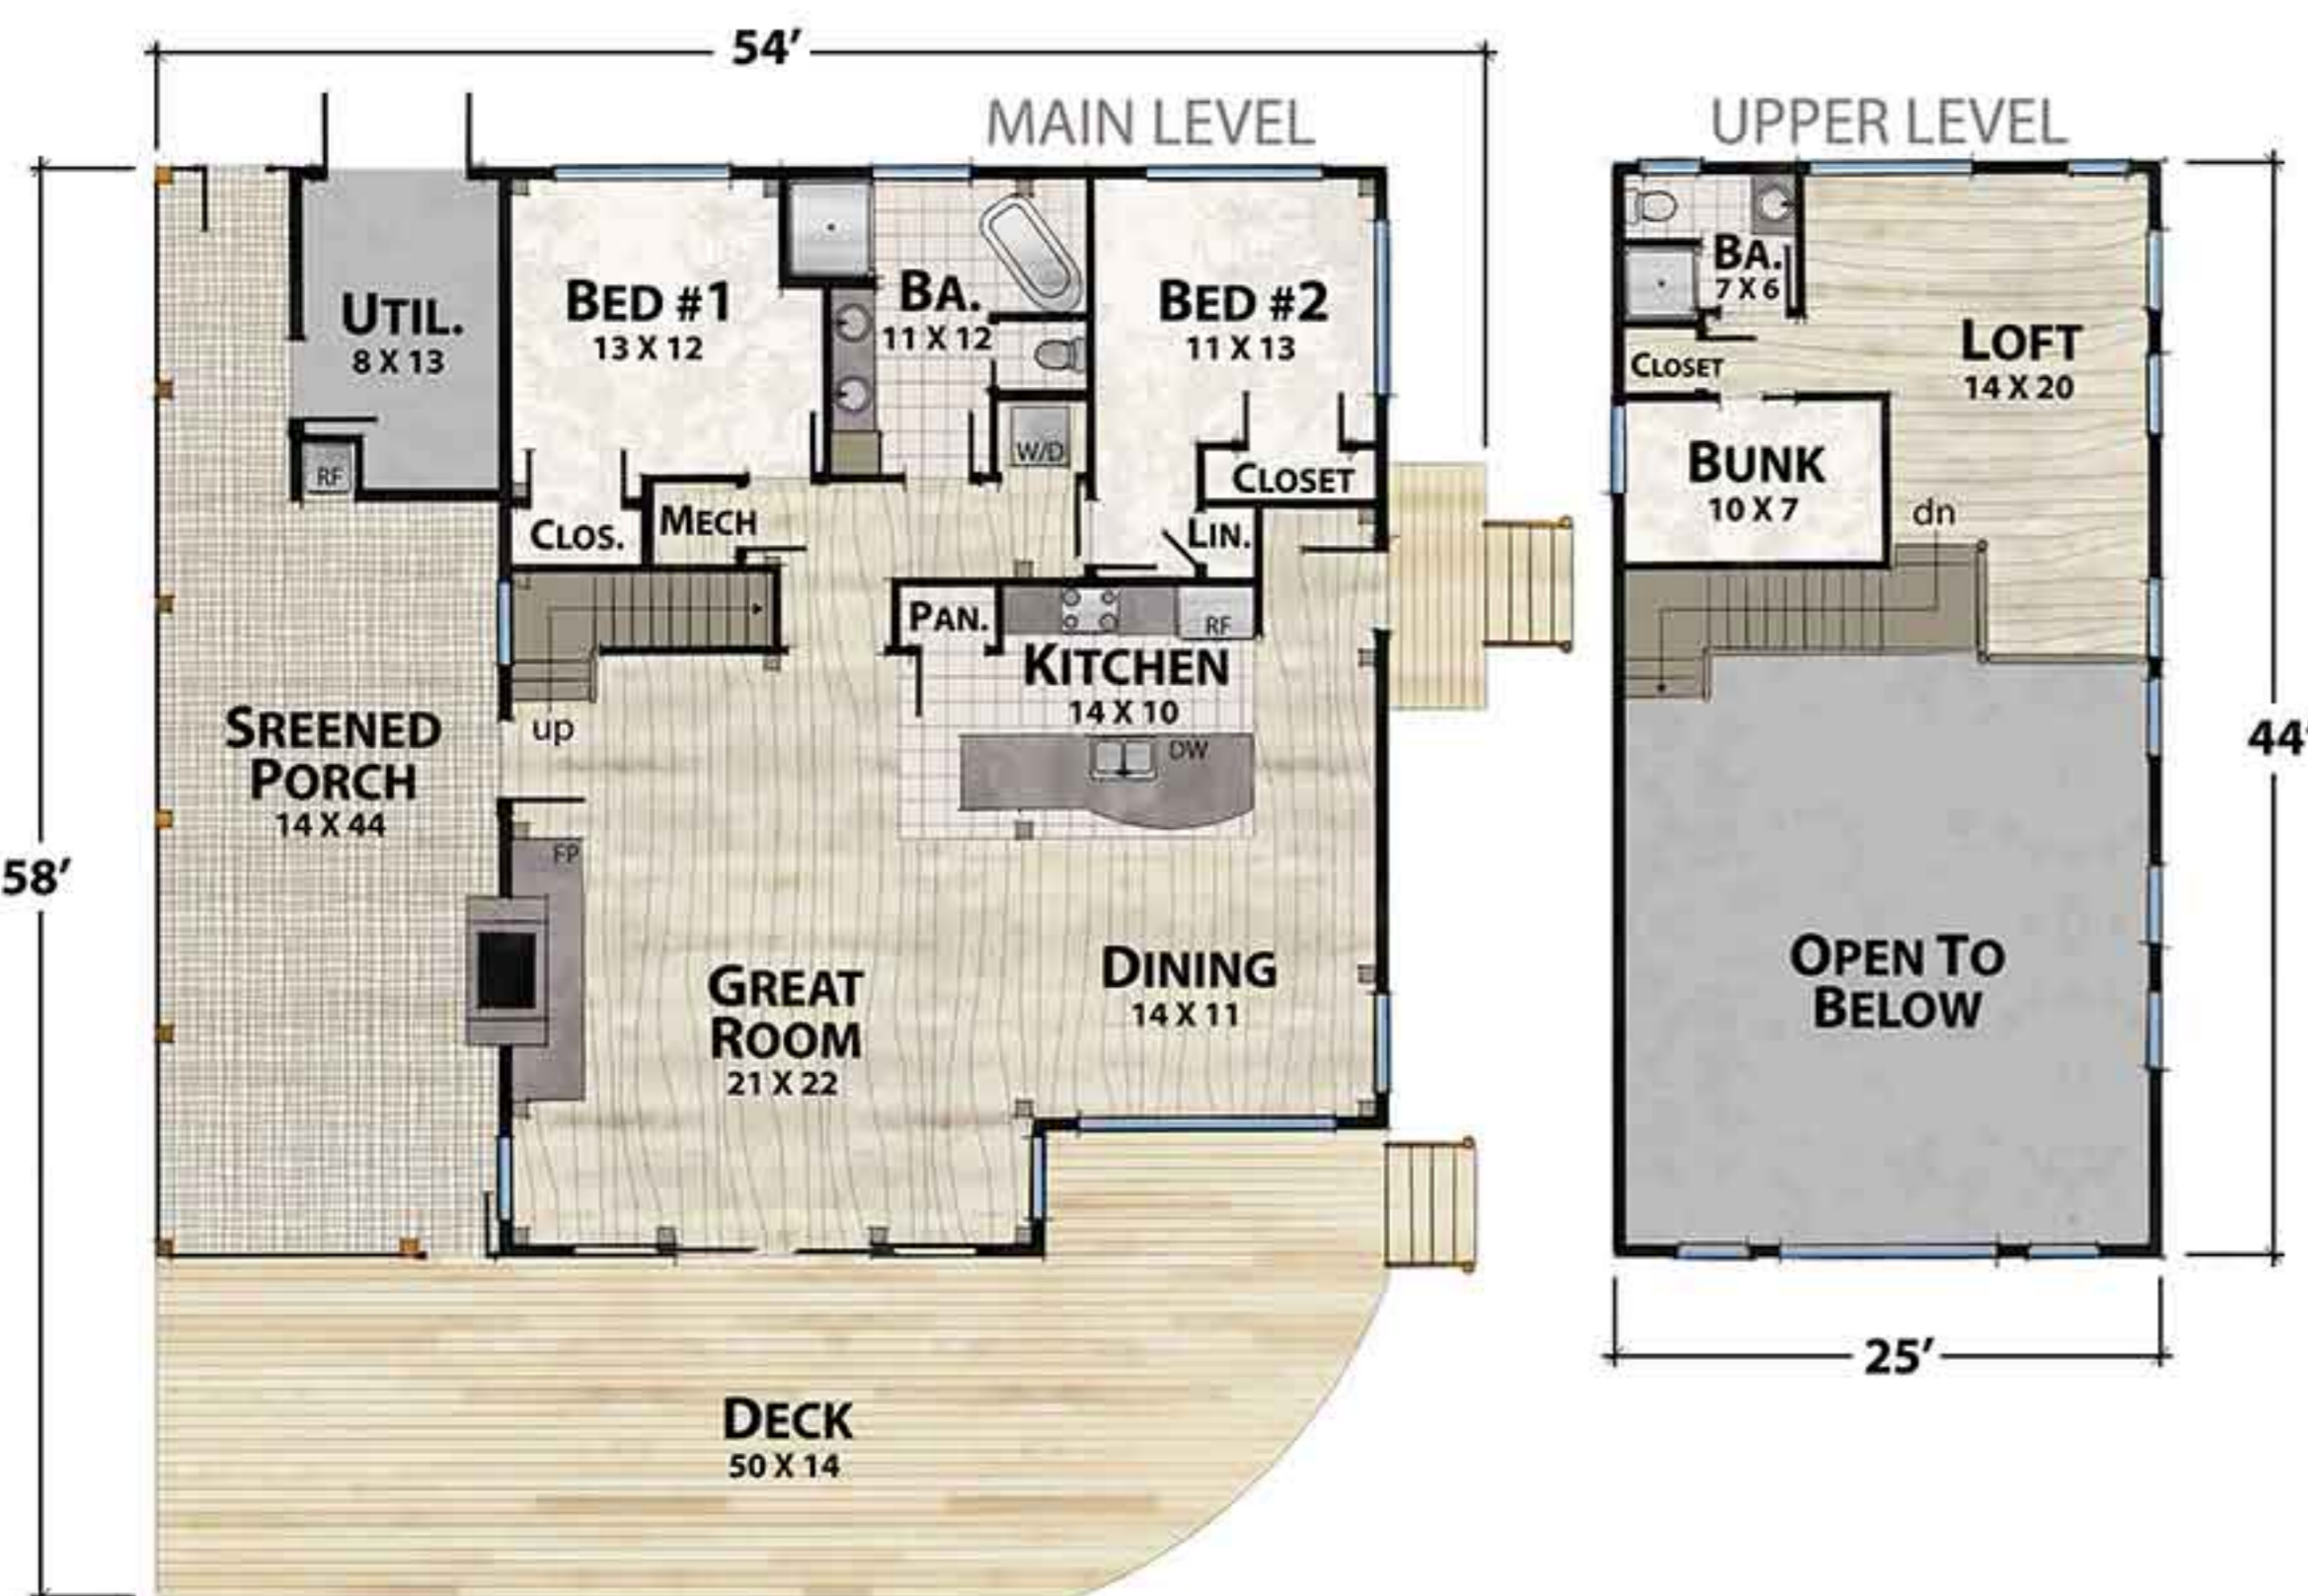

# The Rocky Mountain Retreat

*natural element homes*

Timber Frame EZ

1-800-970-2224

Main Level - 1,517 Square Feet

Upper Level - 364 Square Feet

3,141 Total Square Feet

3 Bedrooms - 2 Baths

1,260 Square Feet Outdoor Living

Plan customization is included with your home plan purchase. Why not make it PERFECT?

*natural element homes*

Copyrighted Home Plan: this home plan and images are protected by United States and international copyright Law and may not be duplicated, reproduced, modified, and/or distributed, in whole or in part, without the express written consent of Natural Element Homes.