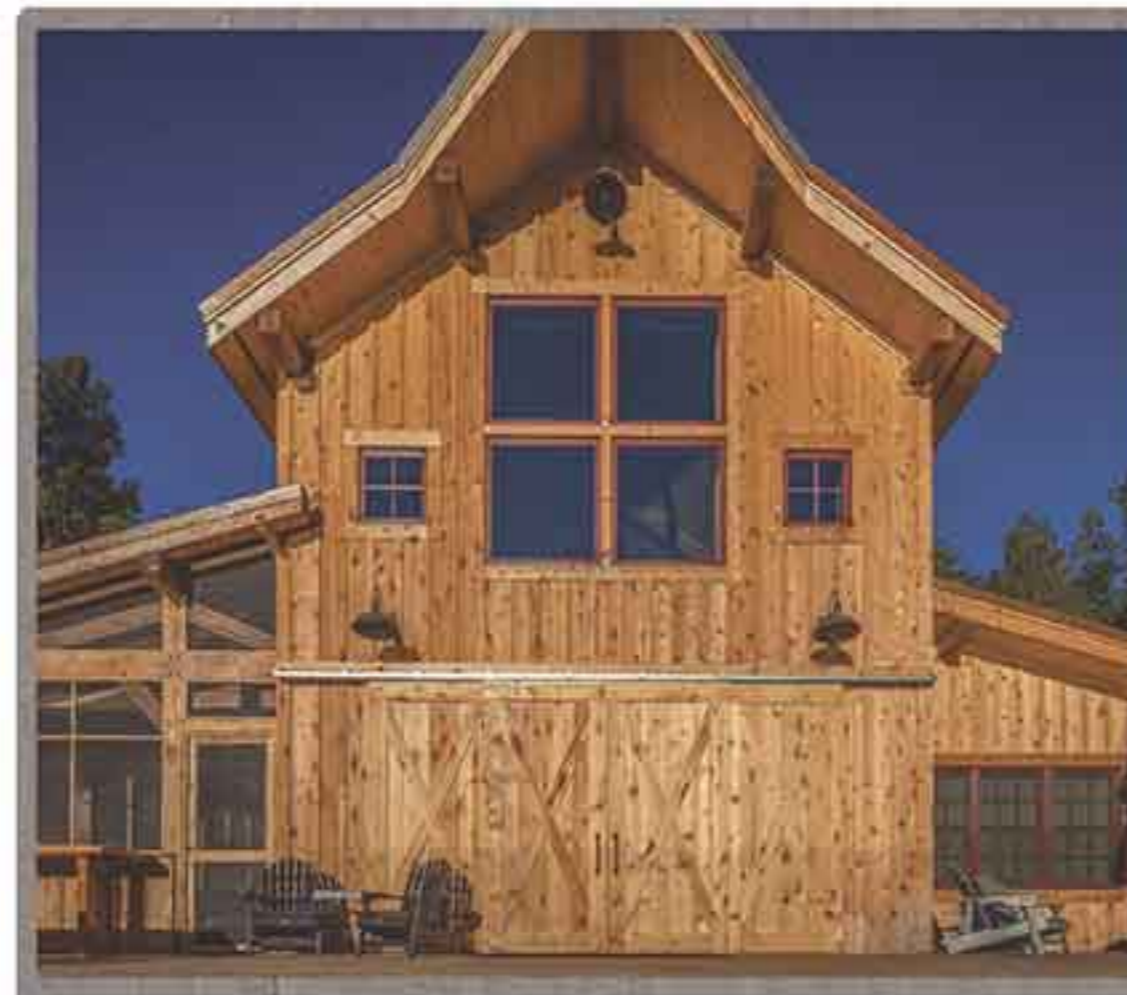

# The Rocky Mountain Retreat

*natural element homes*

Timber Frame EZ

1-800-970-2224

Main Level - 1,517 Square Feet

Upper Level - 364 Square Feet

3,141 Total Square Feet

3 Bedrooms - 2 Baths

1,260 Square Feet Outdoor Living

Plan customization is included with your home plan purchase. Why not make it PERFECT?

*natural element homes*

Copyrighted Home Plan: this home plan and images are protected by United States and international copyright Law and may not be duplicated, reproduced, modified, and/or distributed, in whole or in part, without the express written consent of Natural Element Homes.